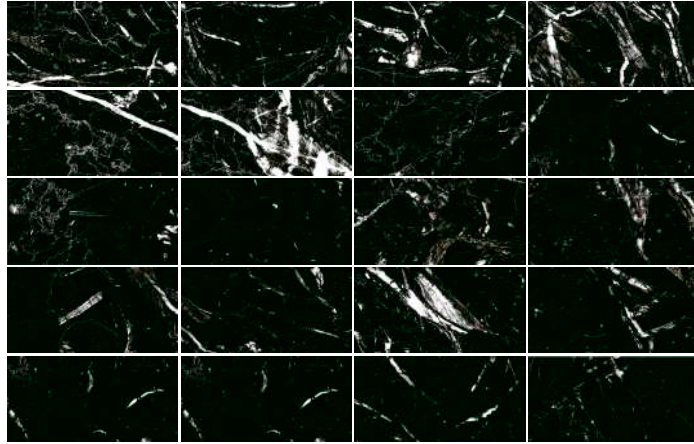

Nero Marquina Gloss
7,5x15 **

NERO MARQUINA

GLOSSY WALL TILE · 7,5x15 / 7,5x30 · 3"x6" / 3"x12"

revestimiento brillante
glossy wall tiling

Moldura Ocean Black Gloss
5x30 / 2"x12"