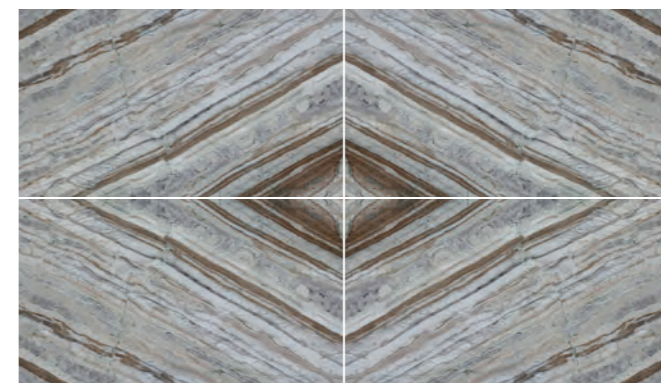

Books Venus

460cm x 240cm x 2cm
181 3/32" x 94 1/2" x 25/32"
100246309
G-198
550cm x 290cm x 2cm
216 17/32" x 114 3/16" x 25/32"
100246370
G-199