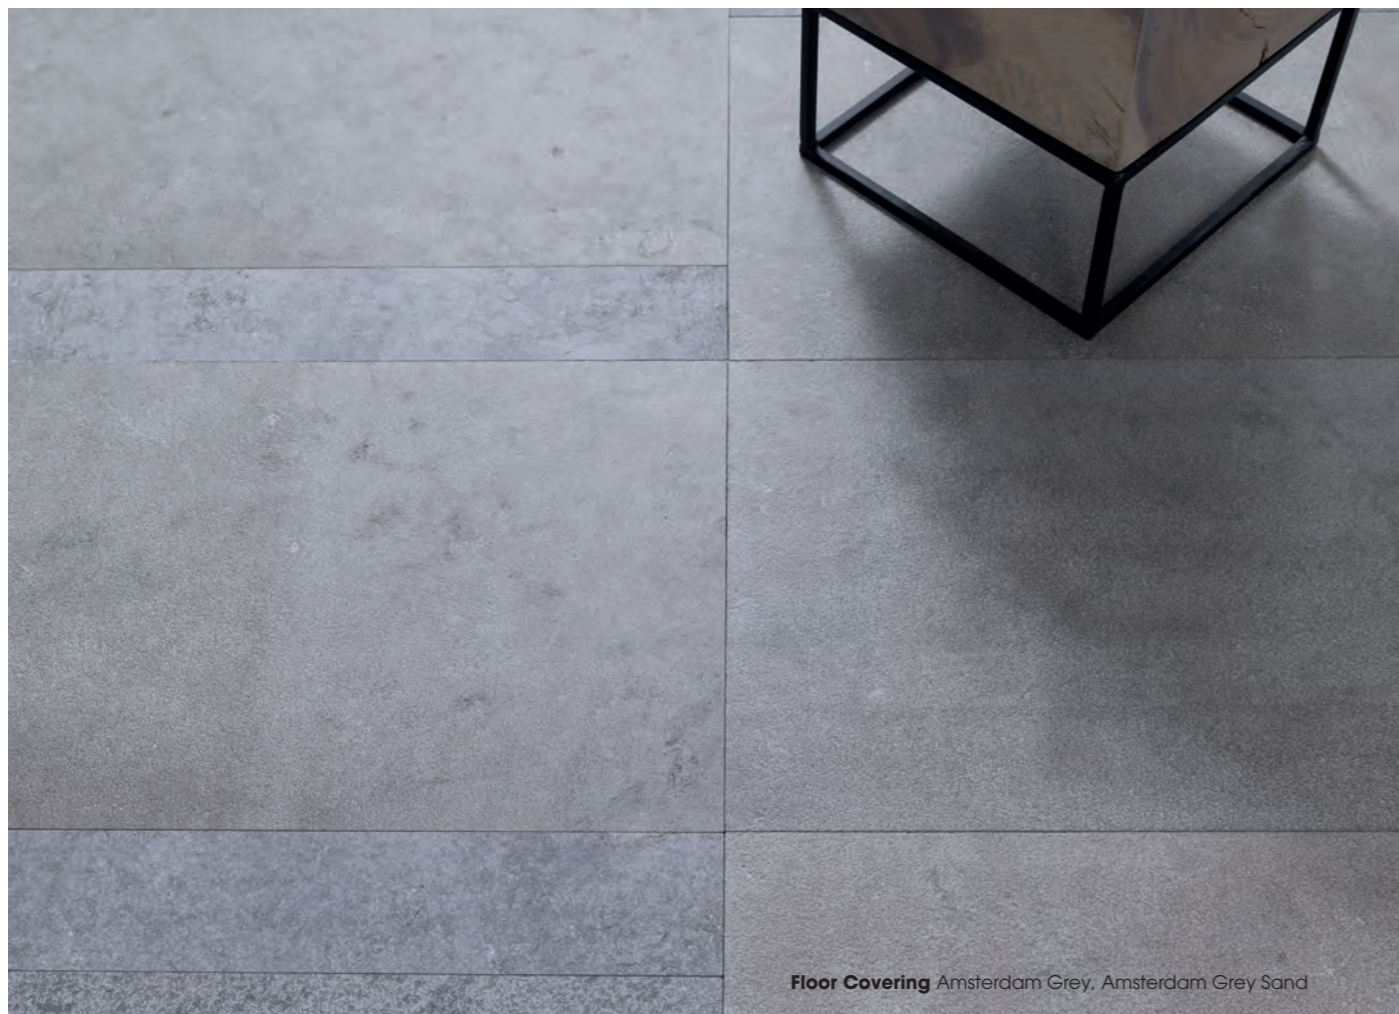

Floor Covering Amsterdam Hexagon Grey

Floor Covering Amsterdam Grey, Amsterdam Grey Sand