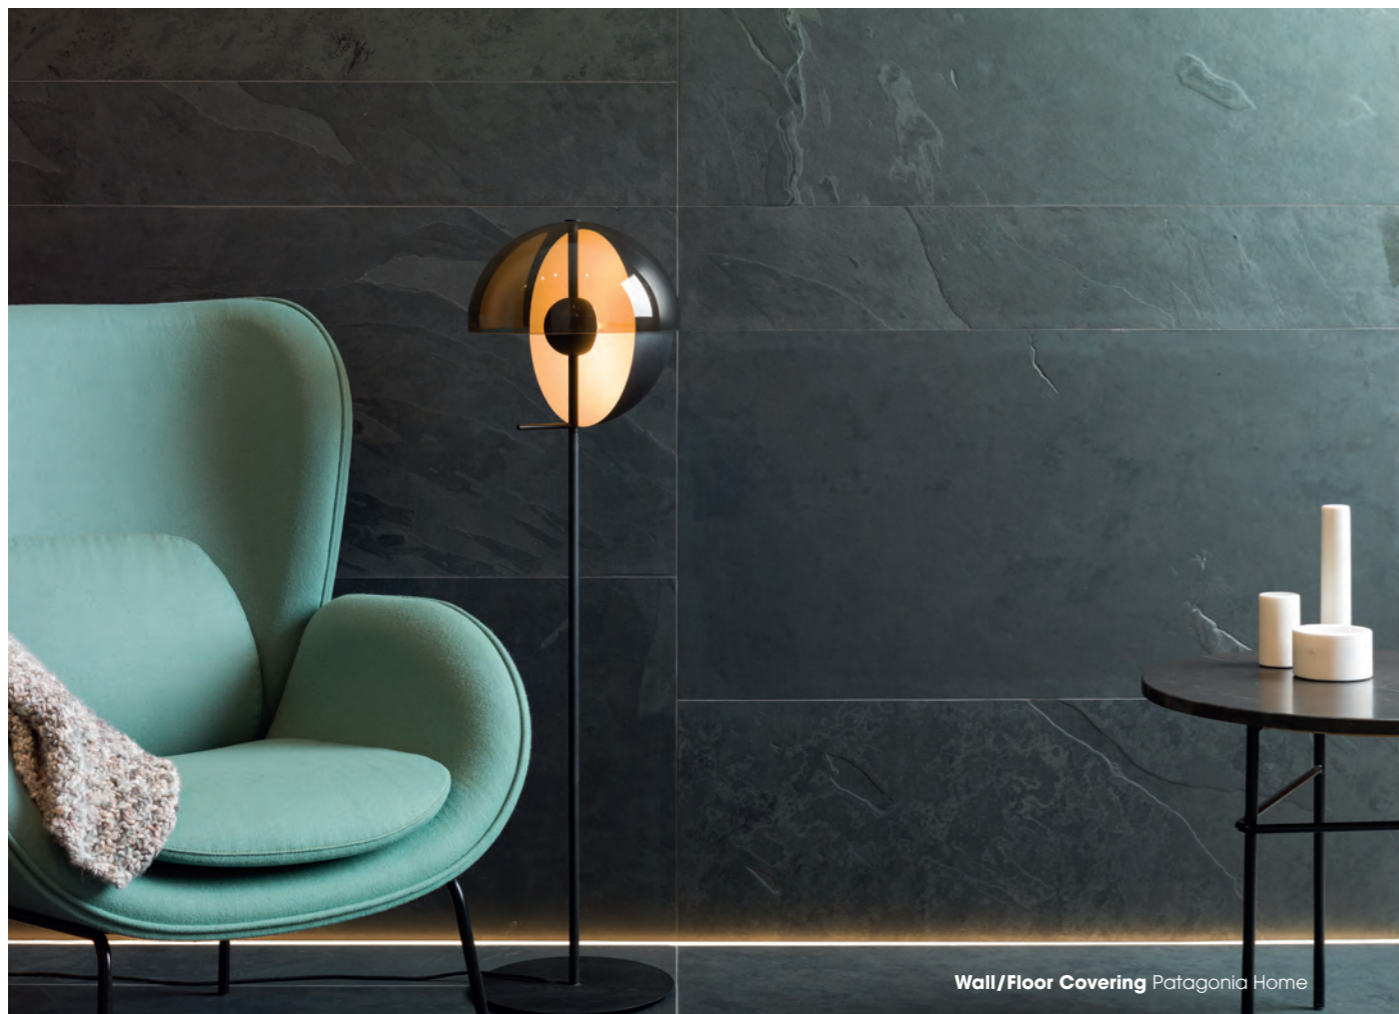

Wall / Floor Covering Kathmandu Natural Home

Wall/Floor Covering Patagonia Home