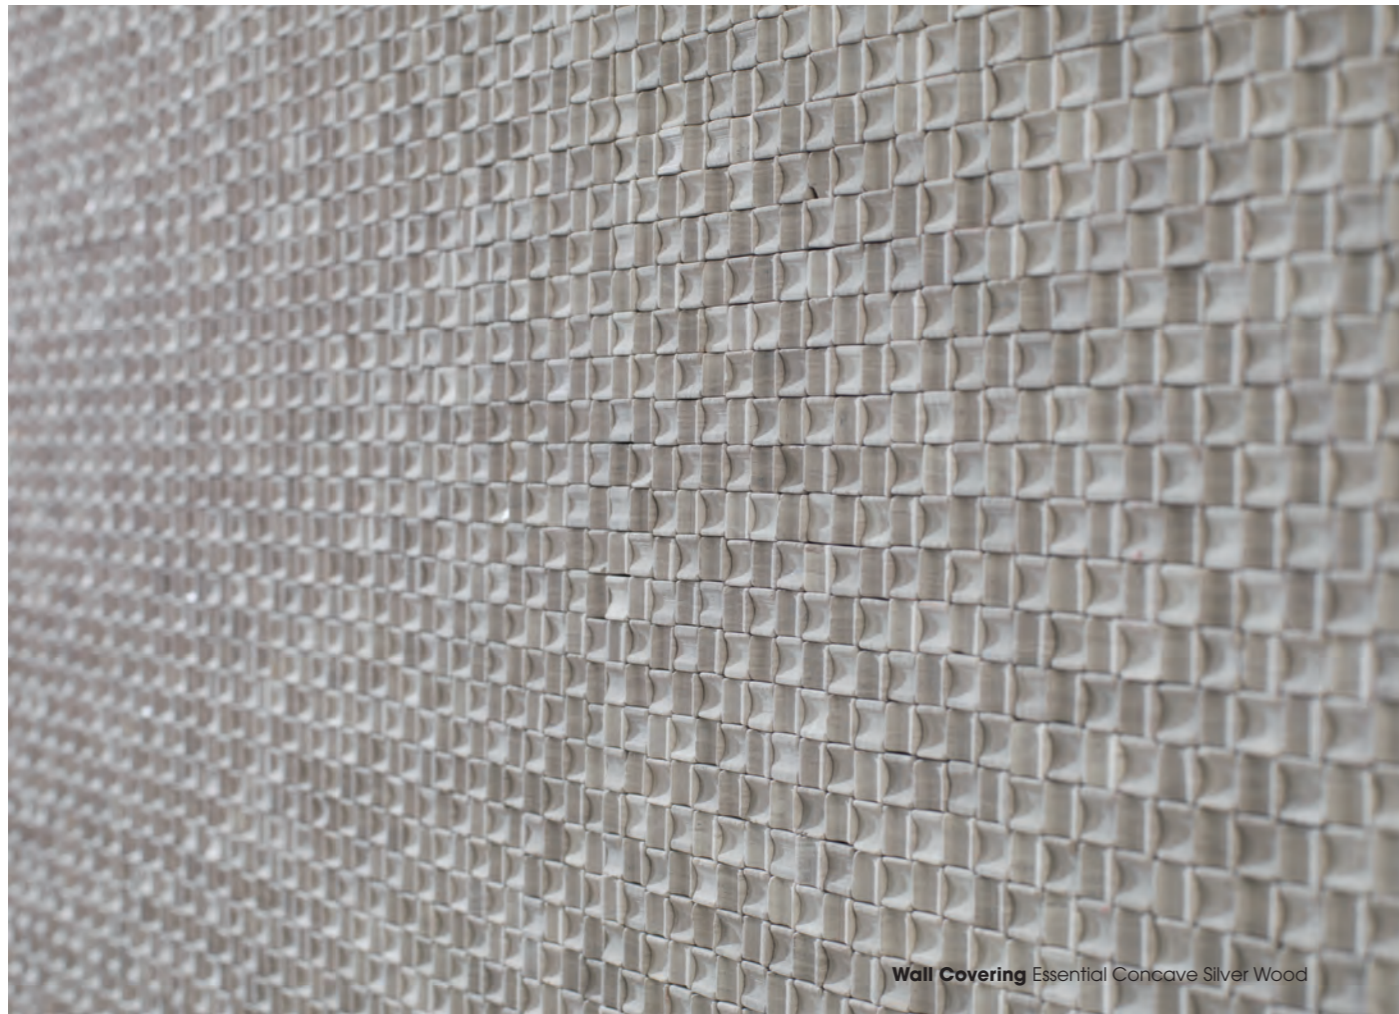

Elite Lava Stone Mix Gold Silver
30cm x 30cm x 1,5cm
11 13/16" x 11 13/16" x 5/8"
100161534
G-146

Elite Lava Stone Mix Gold White
30,1cm x 30,1cm x 1,4cm
11 27/32" x 11 27/32" x 1/2"
100172973
G-146