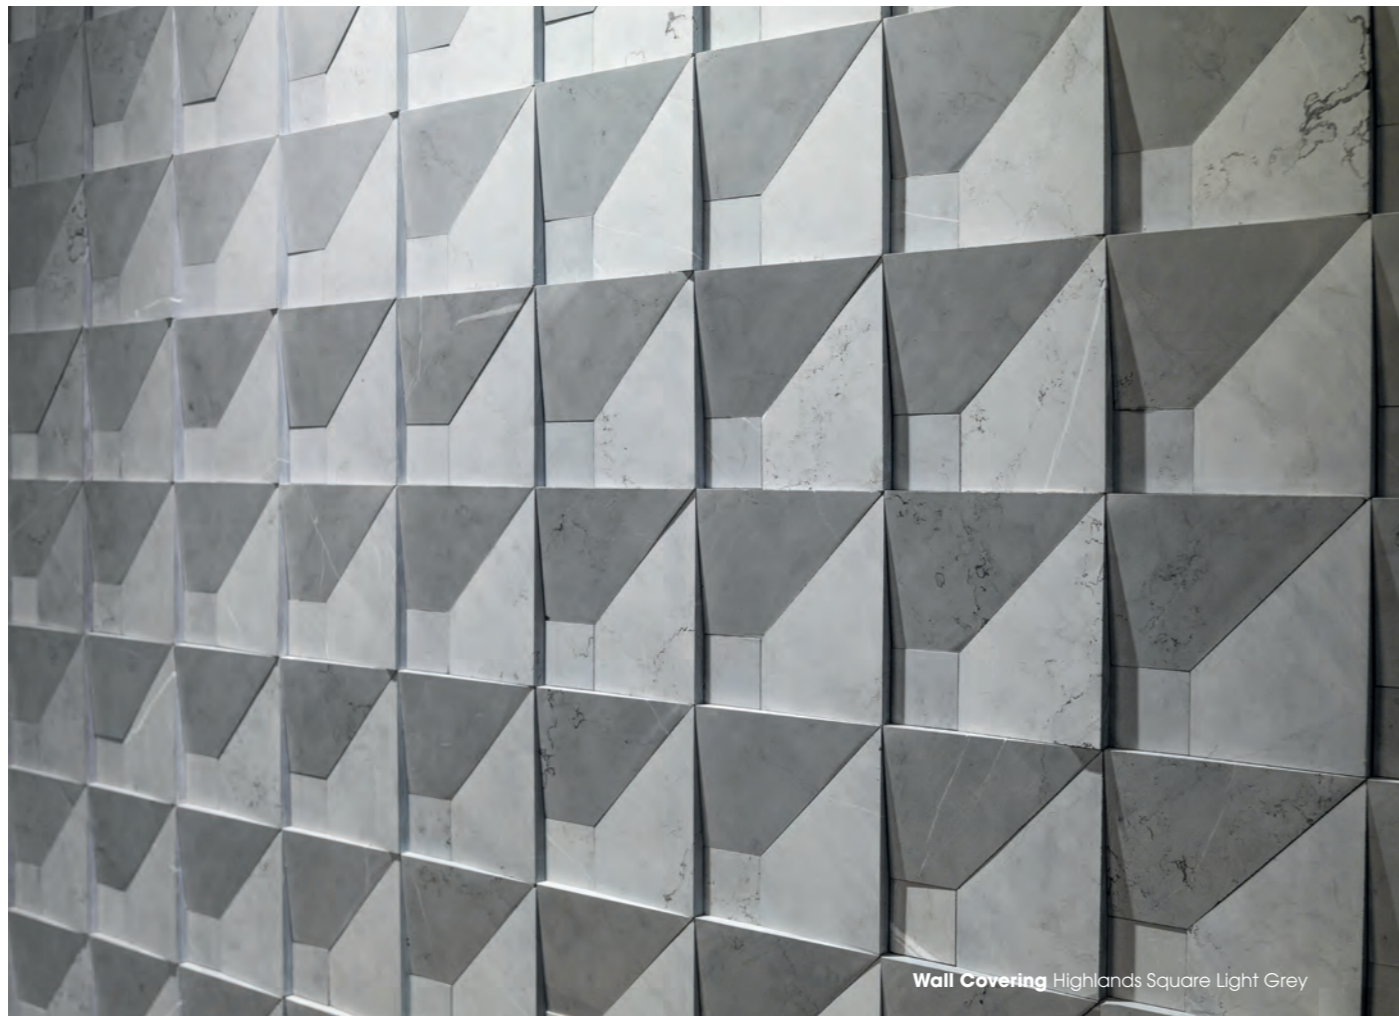

Wall Covering Essential Concave Silver Wood

Wall Covering Highlands Square Light Grey