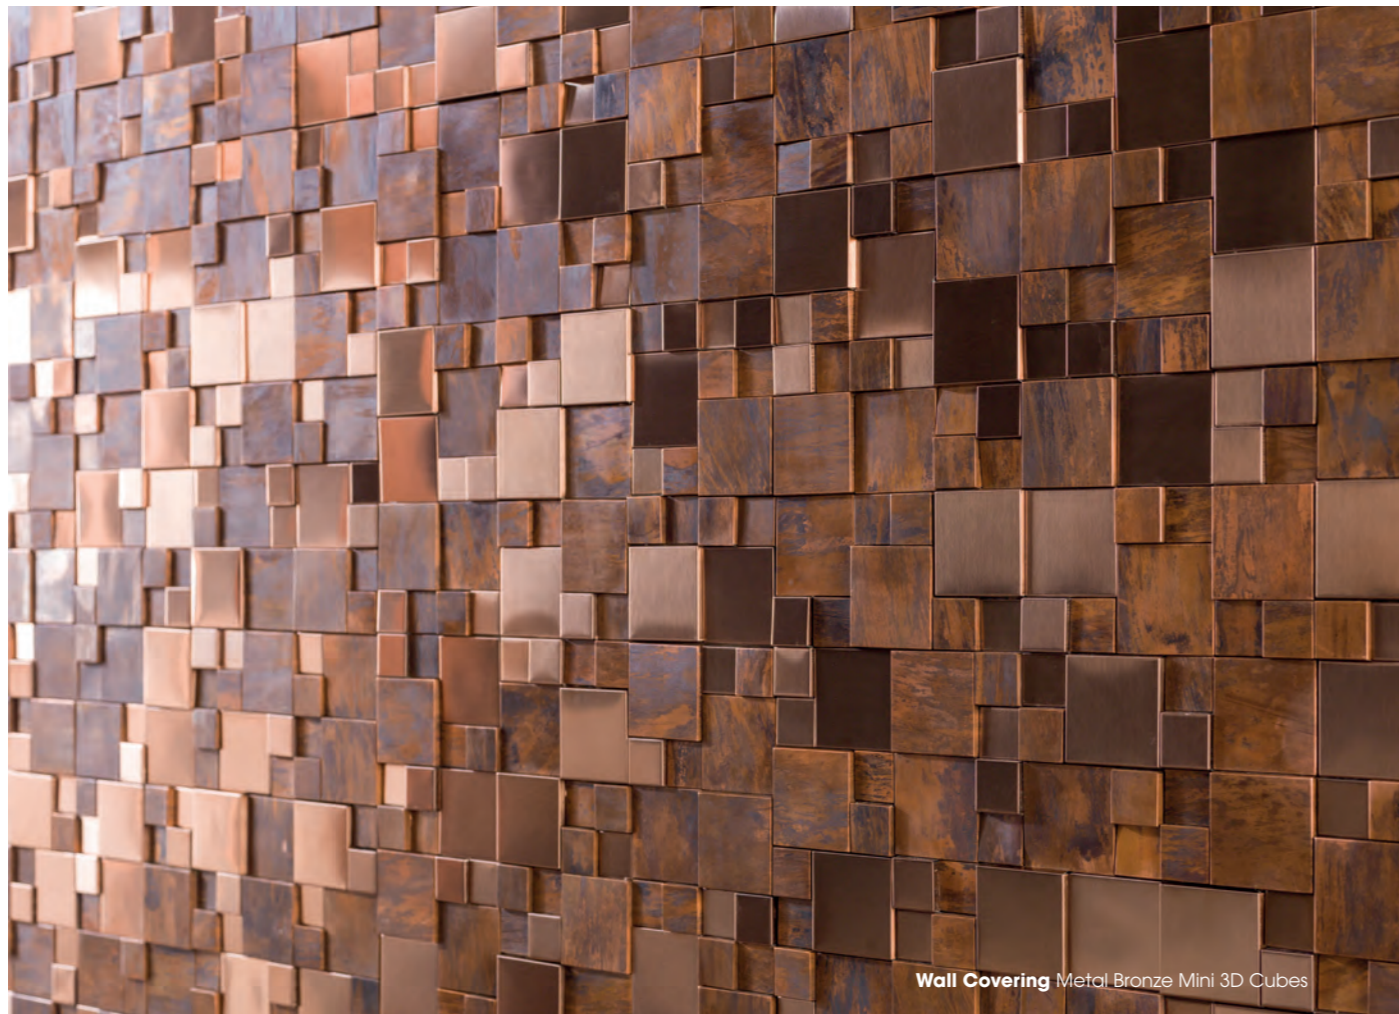

Wall Covering Gravity Aluminium Wave Gold

Wall Covering Metal Bronze Mini 3D Cubes