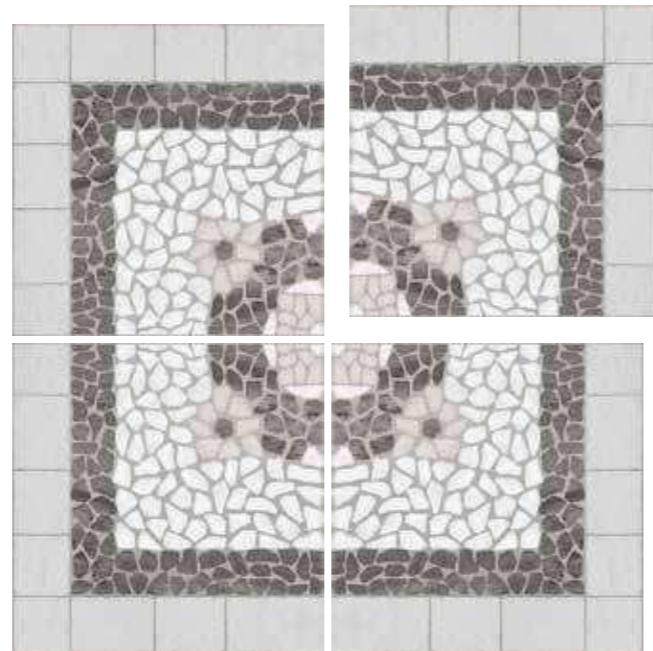

Efeso Natural 70x70cm.
4 Tiles shown