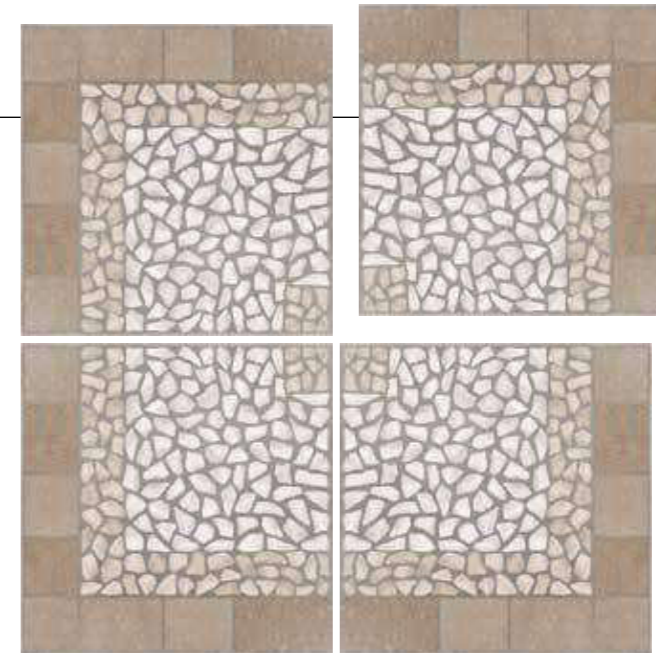

Efeso Taupe 70x70cm.
4 Tiles shown