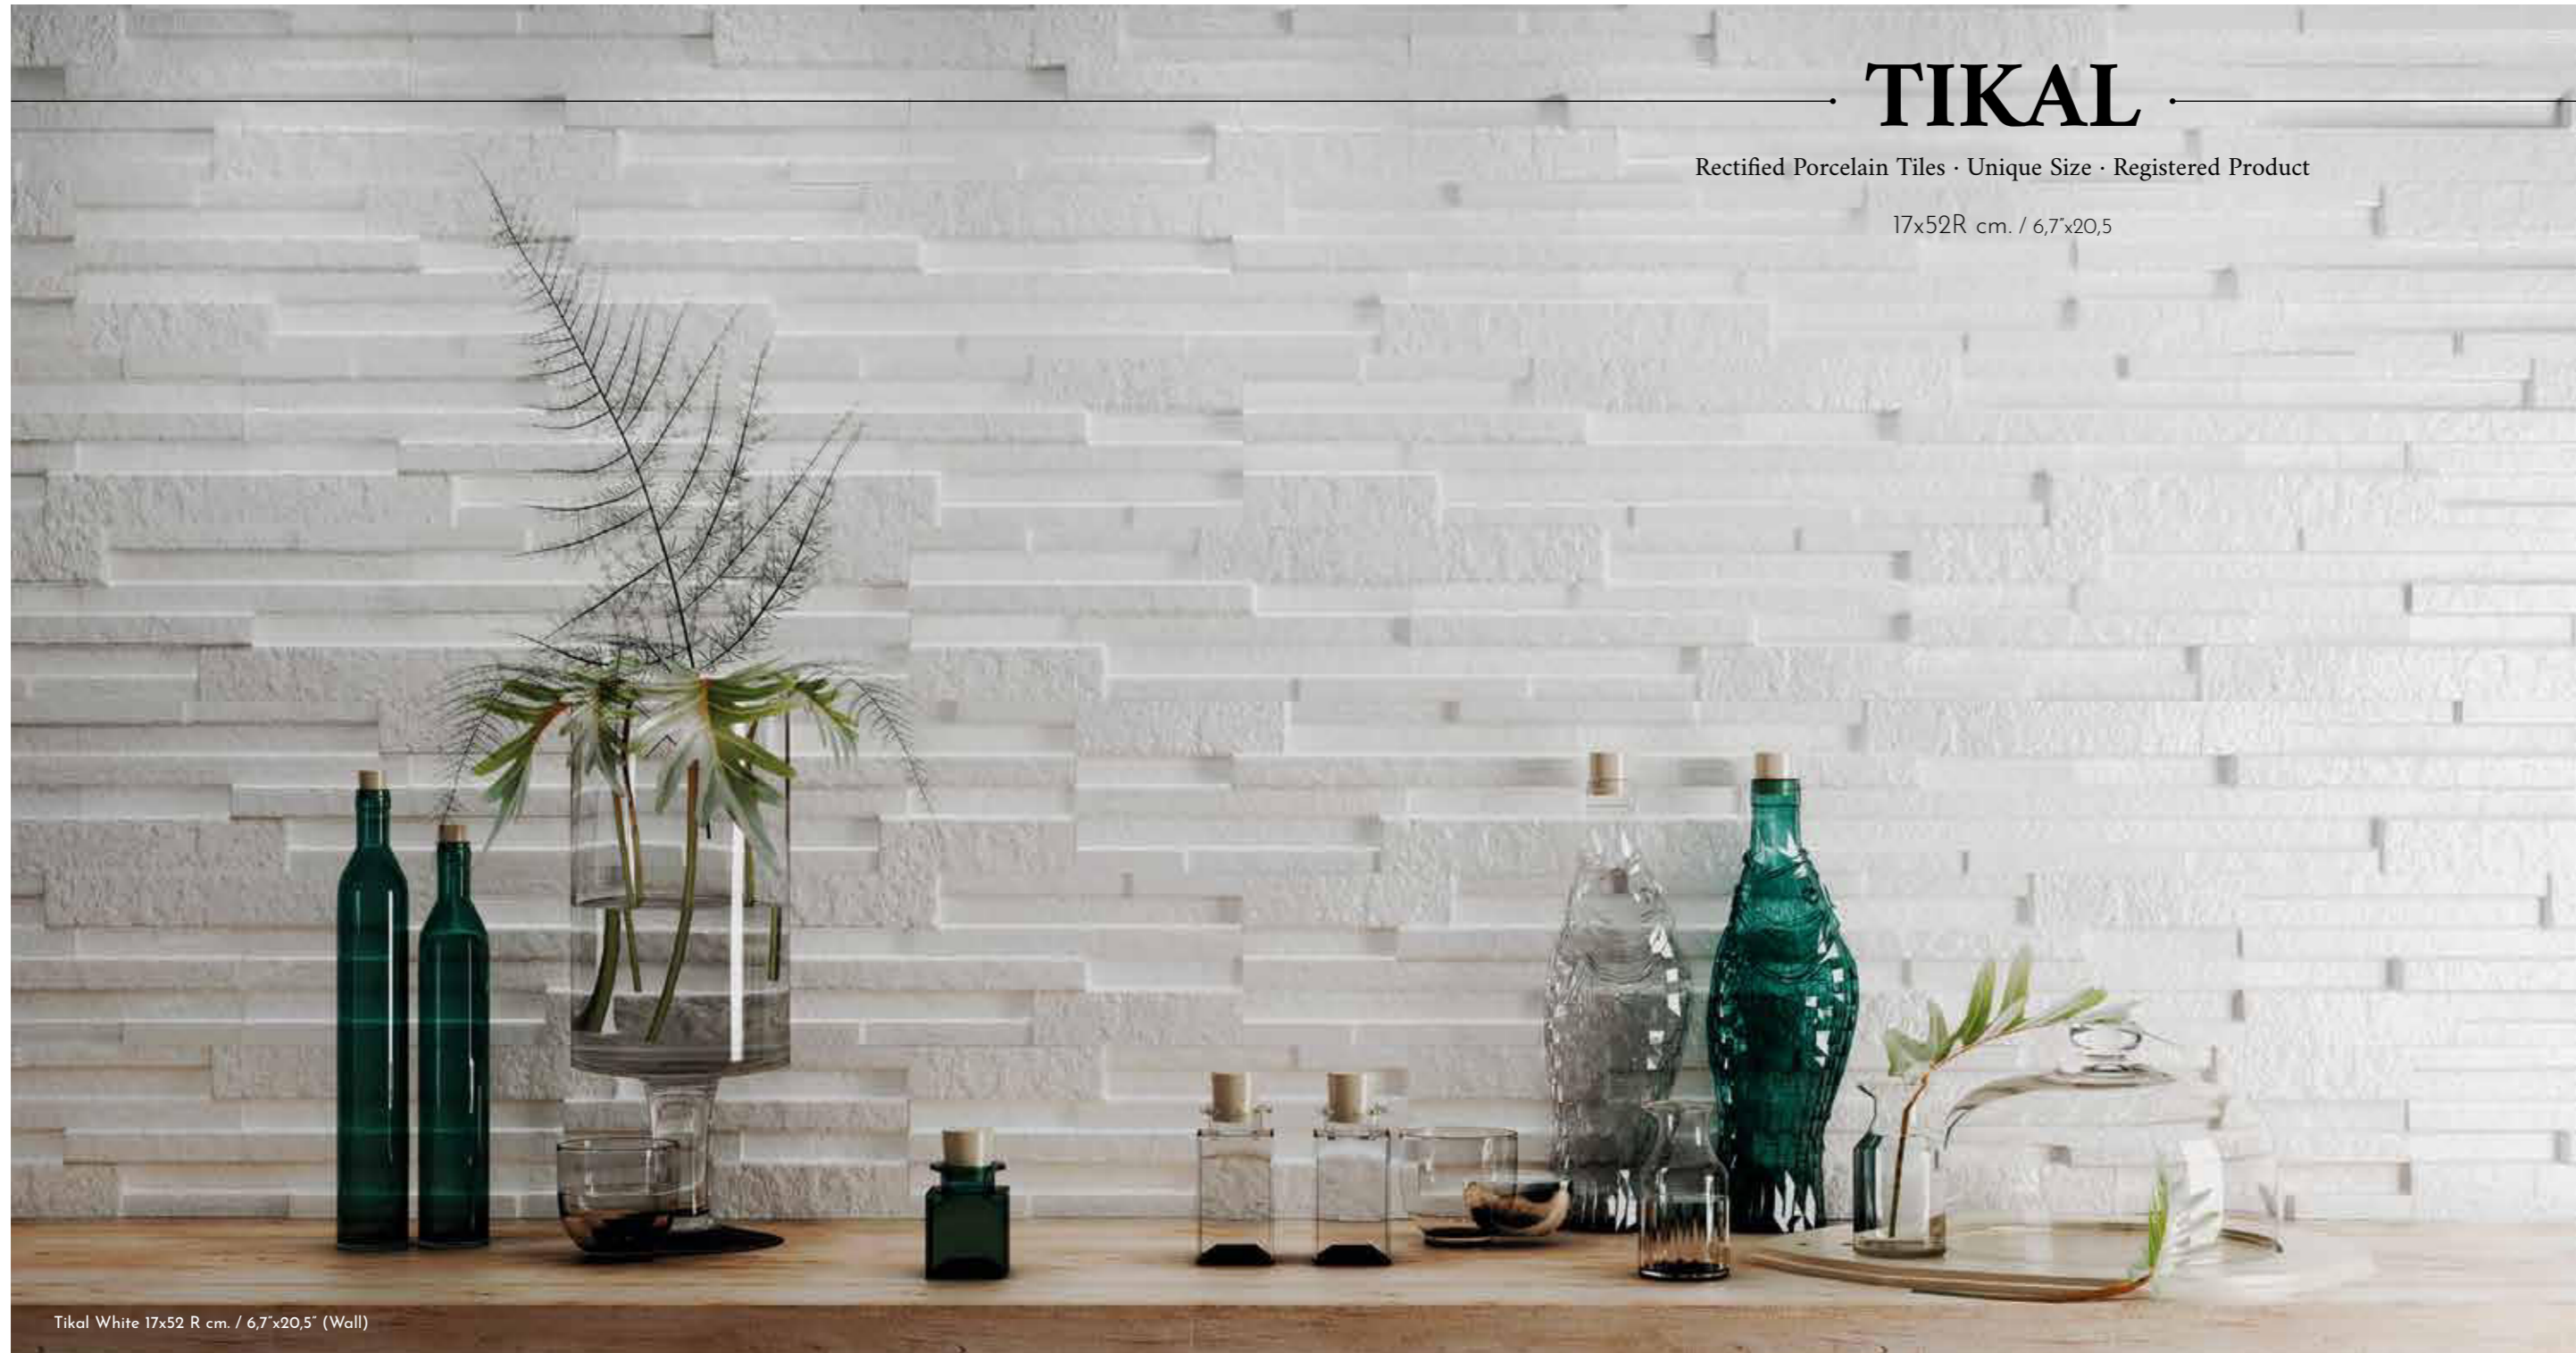

TIKAL

Rectified Porcelain Tiles · Unique Size · Registered Product

17x52R cm. / 6,7"x20,5"

Tikal White 17x52 R cm. / 6,7"x20,5" (Wall)