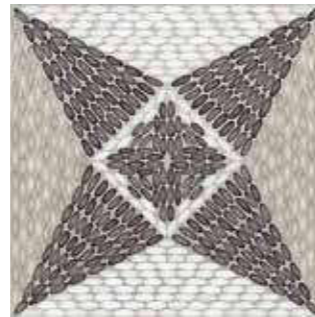

Vesta Gris 70x70cm.