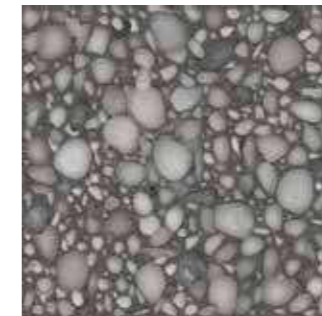

Corfu Gris 70x70cm.