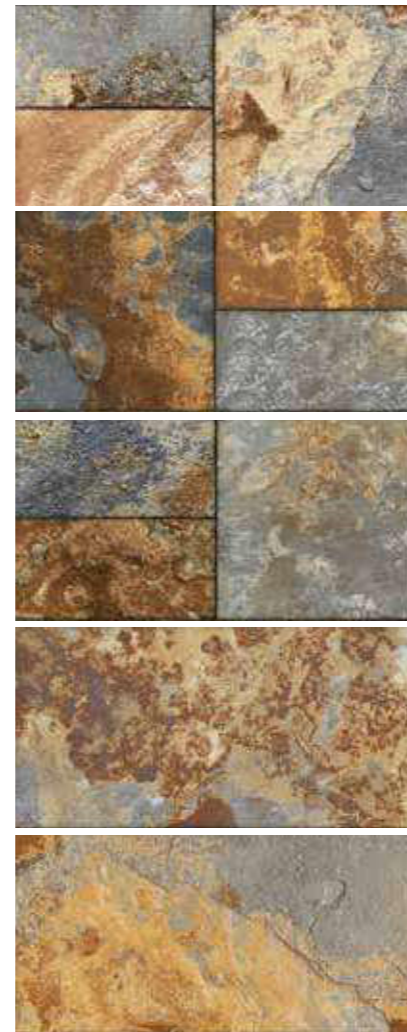

ZEUS

Rectified Porcelain Tiles · 4 Different Sizes

Zeus was the god of the sky and ruler of the Olympian gods.

Greek Mythology.

Wide-range of shapes which gives a characterful impression.

Size options

PORCELAIN TILES

60x60R cm. 23,6"x23,6"		±RT ±20mm
61x61 cm. 24"x24"		
70x70 cm. 27,6"x27,6"		±RT
75x75R cm. 29,5"x29,5"		±RT ±20mm
76x76 cm. 29,9"x29,9"		
45x90 cm. 17,7"x35,4"		±RT

Packing

	SIZE	PIECES	SQM	KG
Box	45x90	3	1,22	29
	70x70	3	1,47	38
	SIZE	BOXES	SQM	KG
Pallet	45x90	32	39,04	930
	70x70	36	52,92	1.370

Zeus Magma 45x90Rcm.
5 Tiles shown