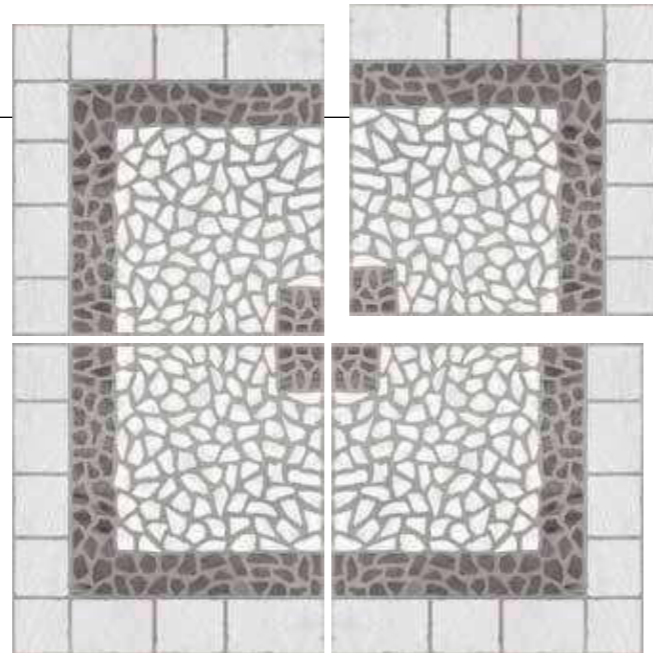

EFESO

Porcelain Tiles · Unique Size

“ Nature does not hurry, yet everything is accomplished.” Leo Tzu

If you love the look of stone, then this really is the perfect choice.

Size options

PORCELAIN TILES

70x70 cm.
27,6"x27,6"

Packing

Box	SIZE	PIECES	SQM	KG
	70x70	3	1,47	38

Pallet	SIZE	BOXES	SQM	KG
	70x70	36	52,92	1.370

Different graphics randomly packaged.

Efeso Blanco 70x70cm.
4 Tiles shown