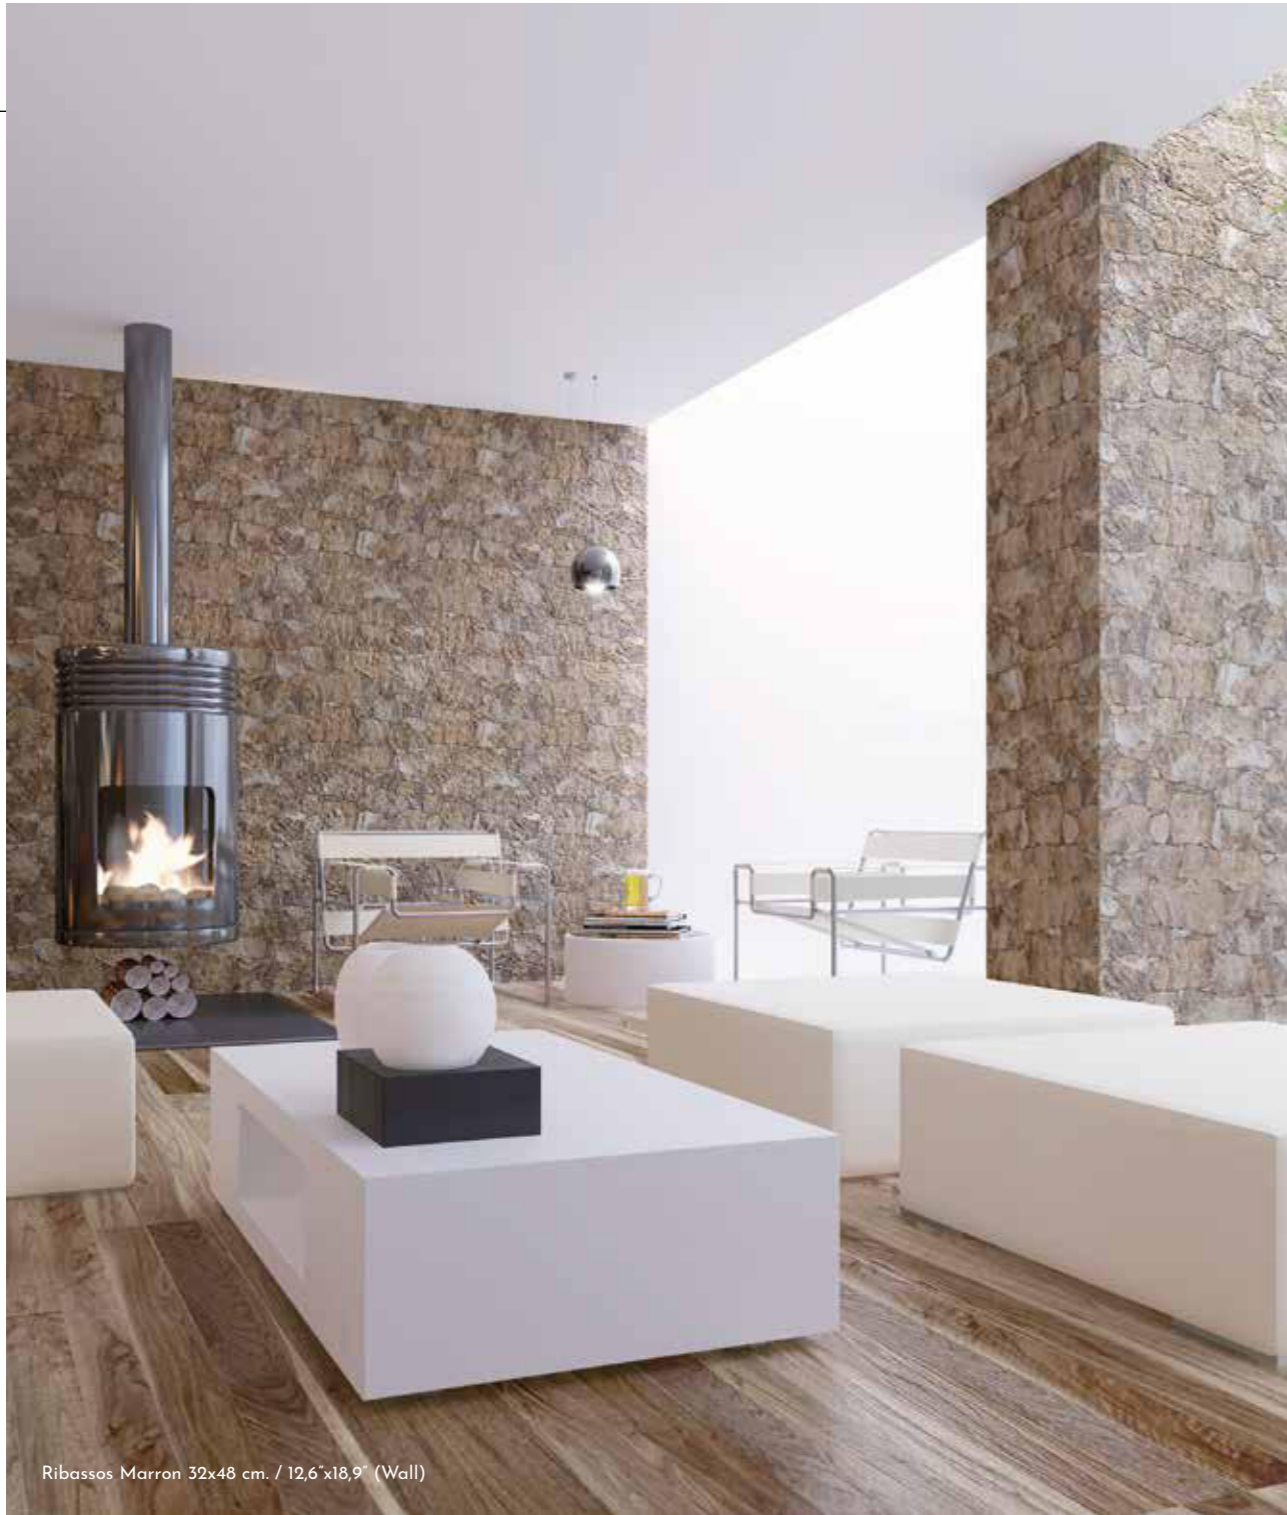

Old Caravista Soho 32x48cm.

Old Caravista Ocre 32x48cm.

Old Caravista Rustic 32x48cm.

Ribassos Marron 32x48 cm. / 12,6"x18,9" (Wall)

RIBASSOS

Porcelain Tiles & Red Body Tiles · 2 Different Sizes

Let the stone effect make your home feel closer to the nature.