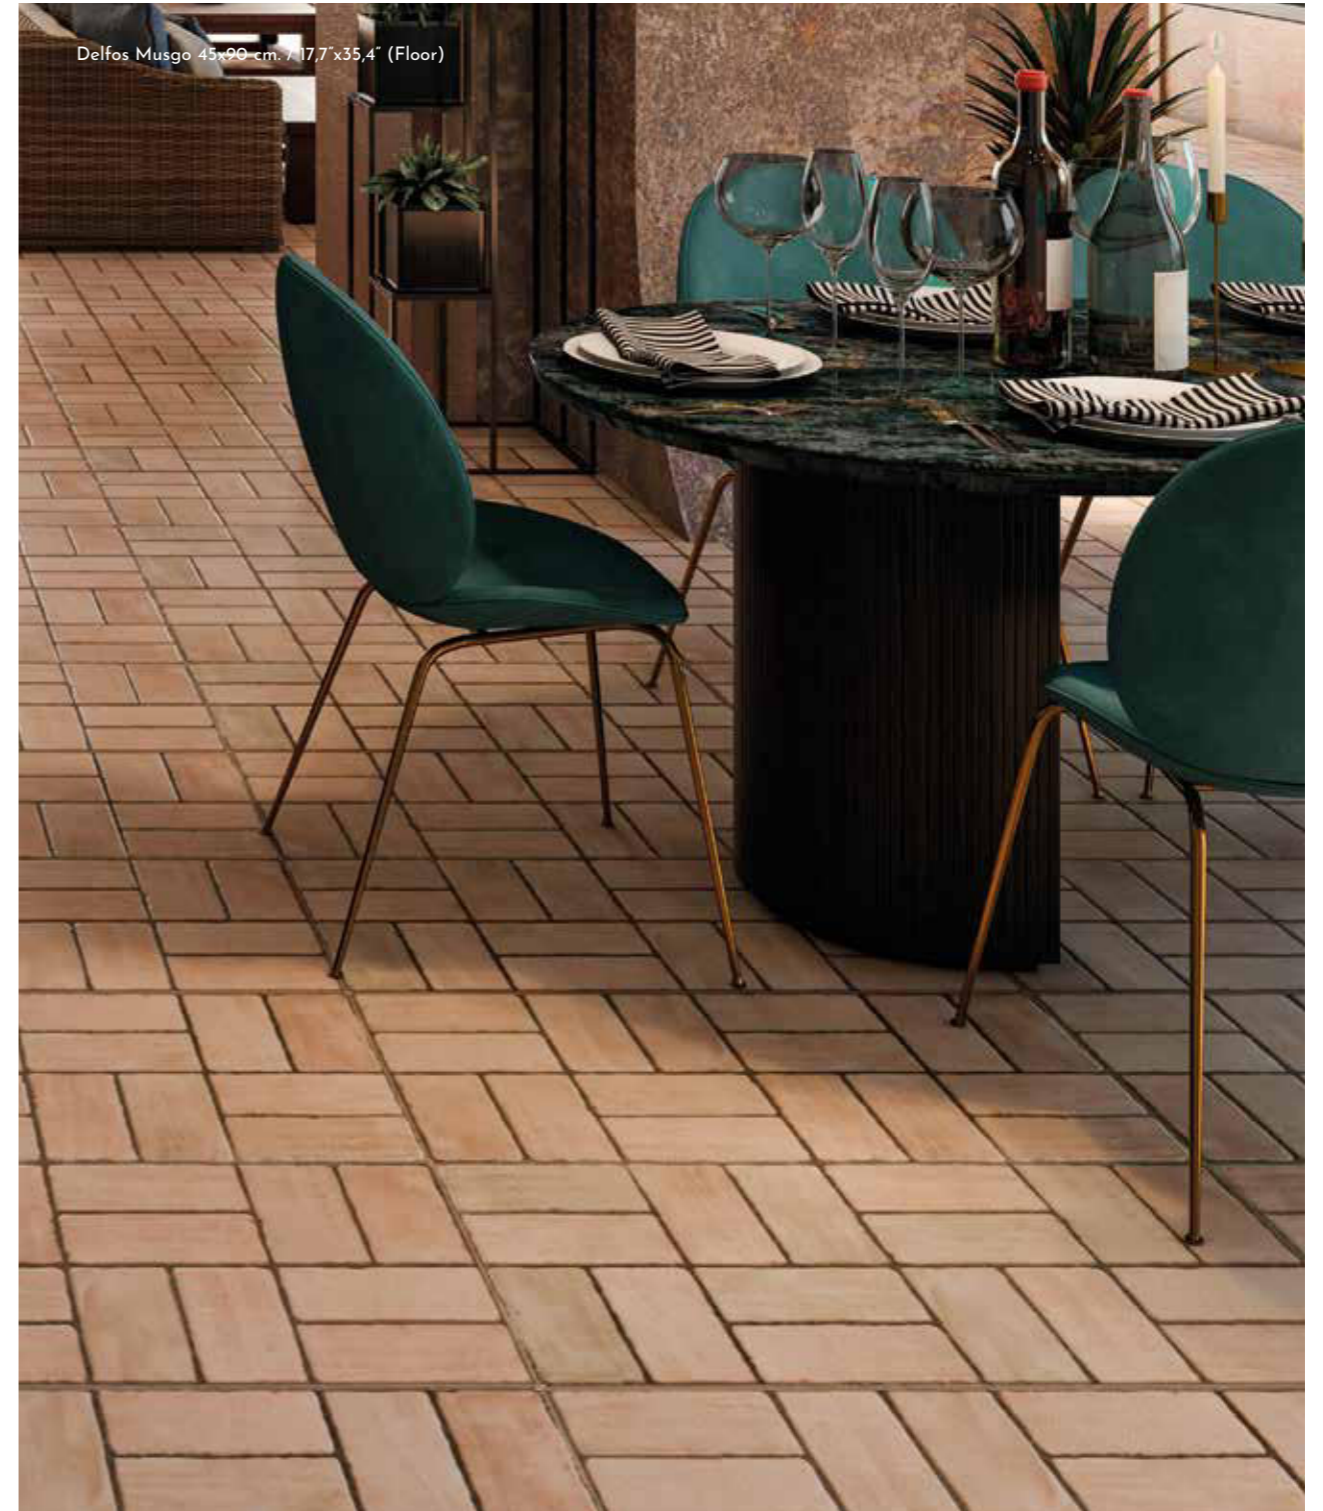

• VIAE ROMANAE

45x90CM. / 17,7"x35,4"
PORCELAIN TILES

- 32 Delfos
- 36 Juno

70x70CM. / 27,6"x27,6"
PORCELAIN TILES

- 30 Apolo
- 31 Corfu
- 34 Efeso
- 38 Vesta
- 40 Zeus