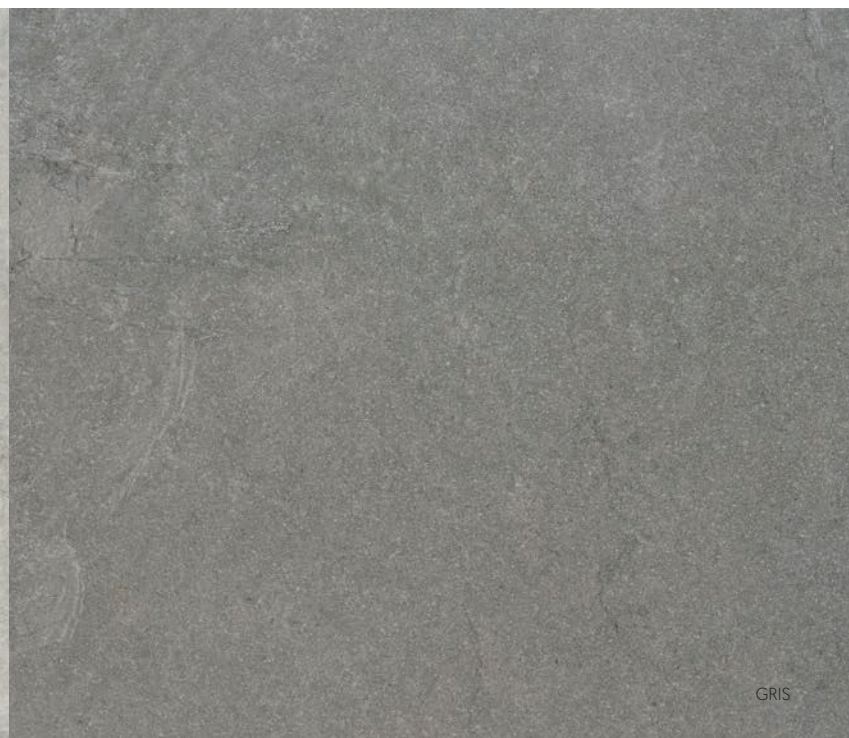

QUARZ COLORS & SHAPES

Tiles able to convey a myriad of sensations, from stone's warmth and characteristic textures in the case of its natural finish to the silky elegance of its lappato finish, the series also features a number of complementary decorative.

Capaz de transmitir un mundo de sensaciones, desde la calidez y texturas propias de la piedra en su acabado natural, hasta el elegante y sedoso aspecto propio del acabado lappato, se complementa con diversas propuestas decorativas.

Capable de transmettre un univers de sensations, allant de la chaleur et des textures propres de la pierre dans sa finition naturelle à l'aspect élégant et soyeux caractéristique de la finition lappato, elle est complétée avec différentes propositions décoratives.

RS
R
O
L
O
C

GRIS