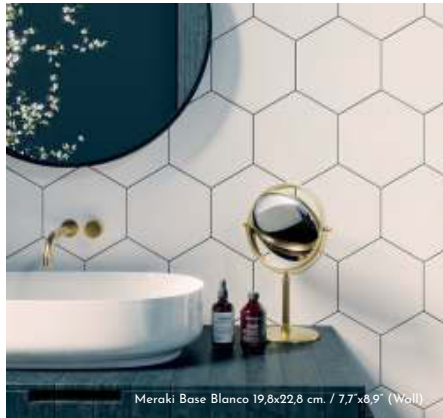

MERAKI

Porcelain Tiles · Unique Size

To do something with all your love and creativity, with all your soul.

Ideal for creating a colourful, playful wall covering or flooring.

Size options

PORCELAIN TILES

19,8x22,8 cm. / 7,7"x8,9"

Packing

	SIZE	PIECES	SQM	KG
Box	19,8x22,8	24	0,84	20,60
Pallet	SIZE	BOXES	SQM	KG
	19,8x22,8	48	40,32	990

Different graphics randomly packaged.