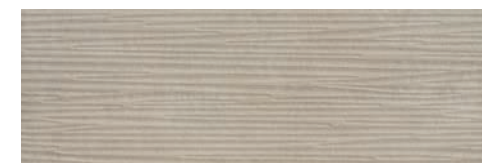

DHK713 LINEAR 40x120 CENIZA B45