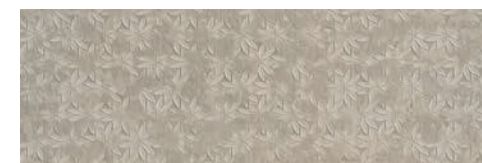

DLB713 REPLAY 40x120 CENIZA B45