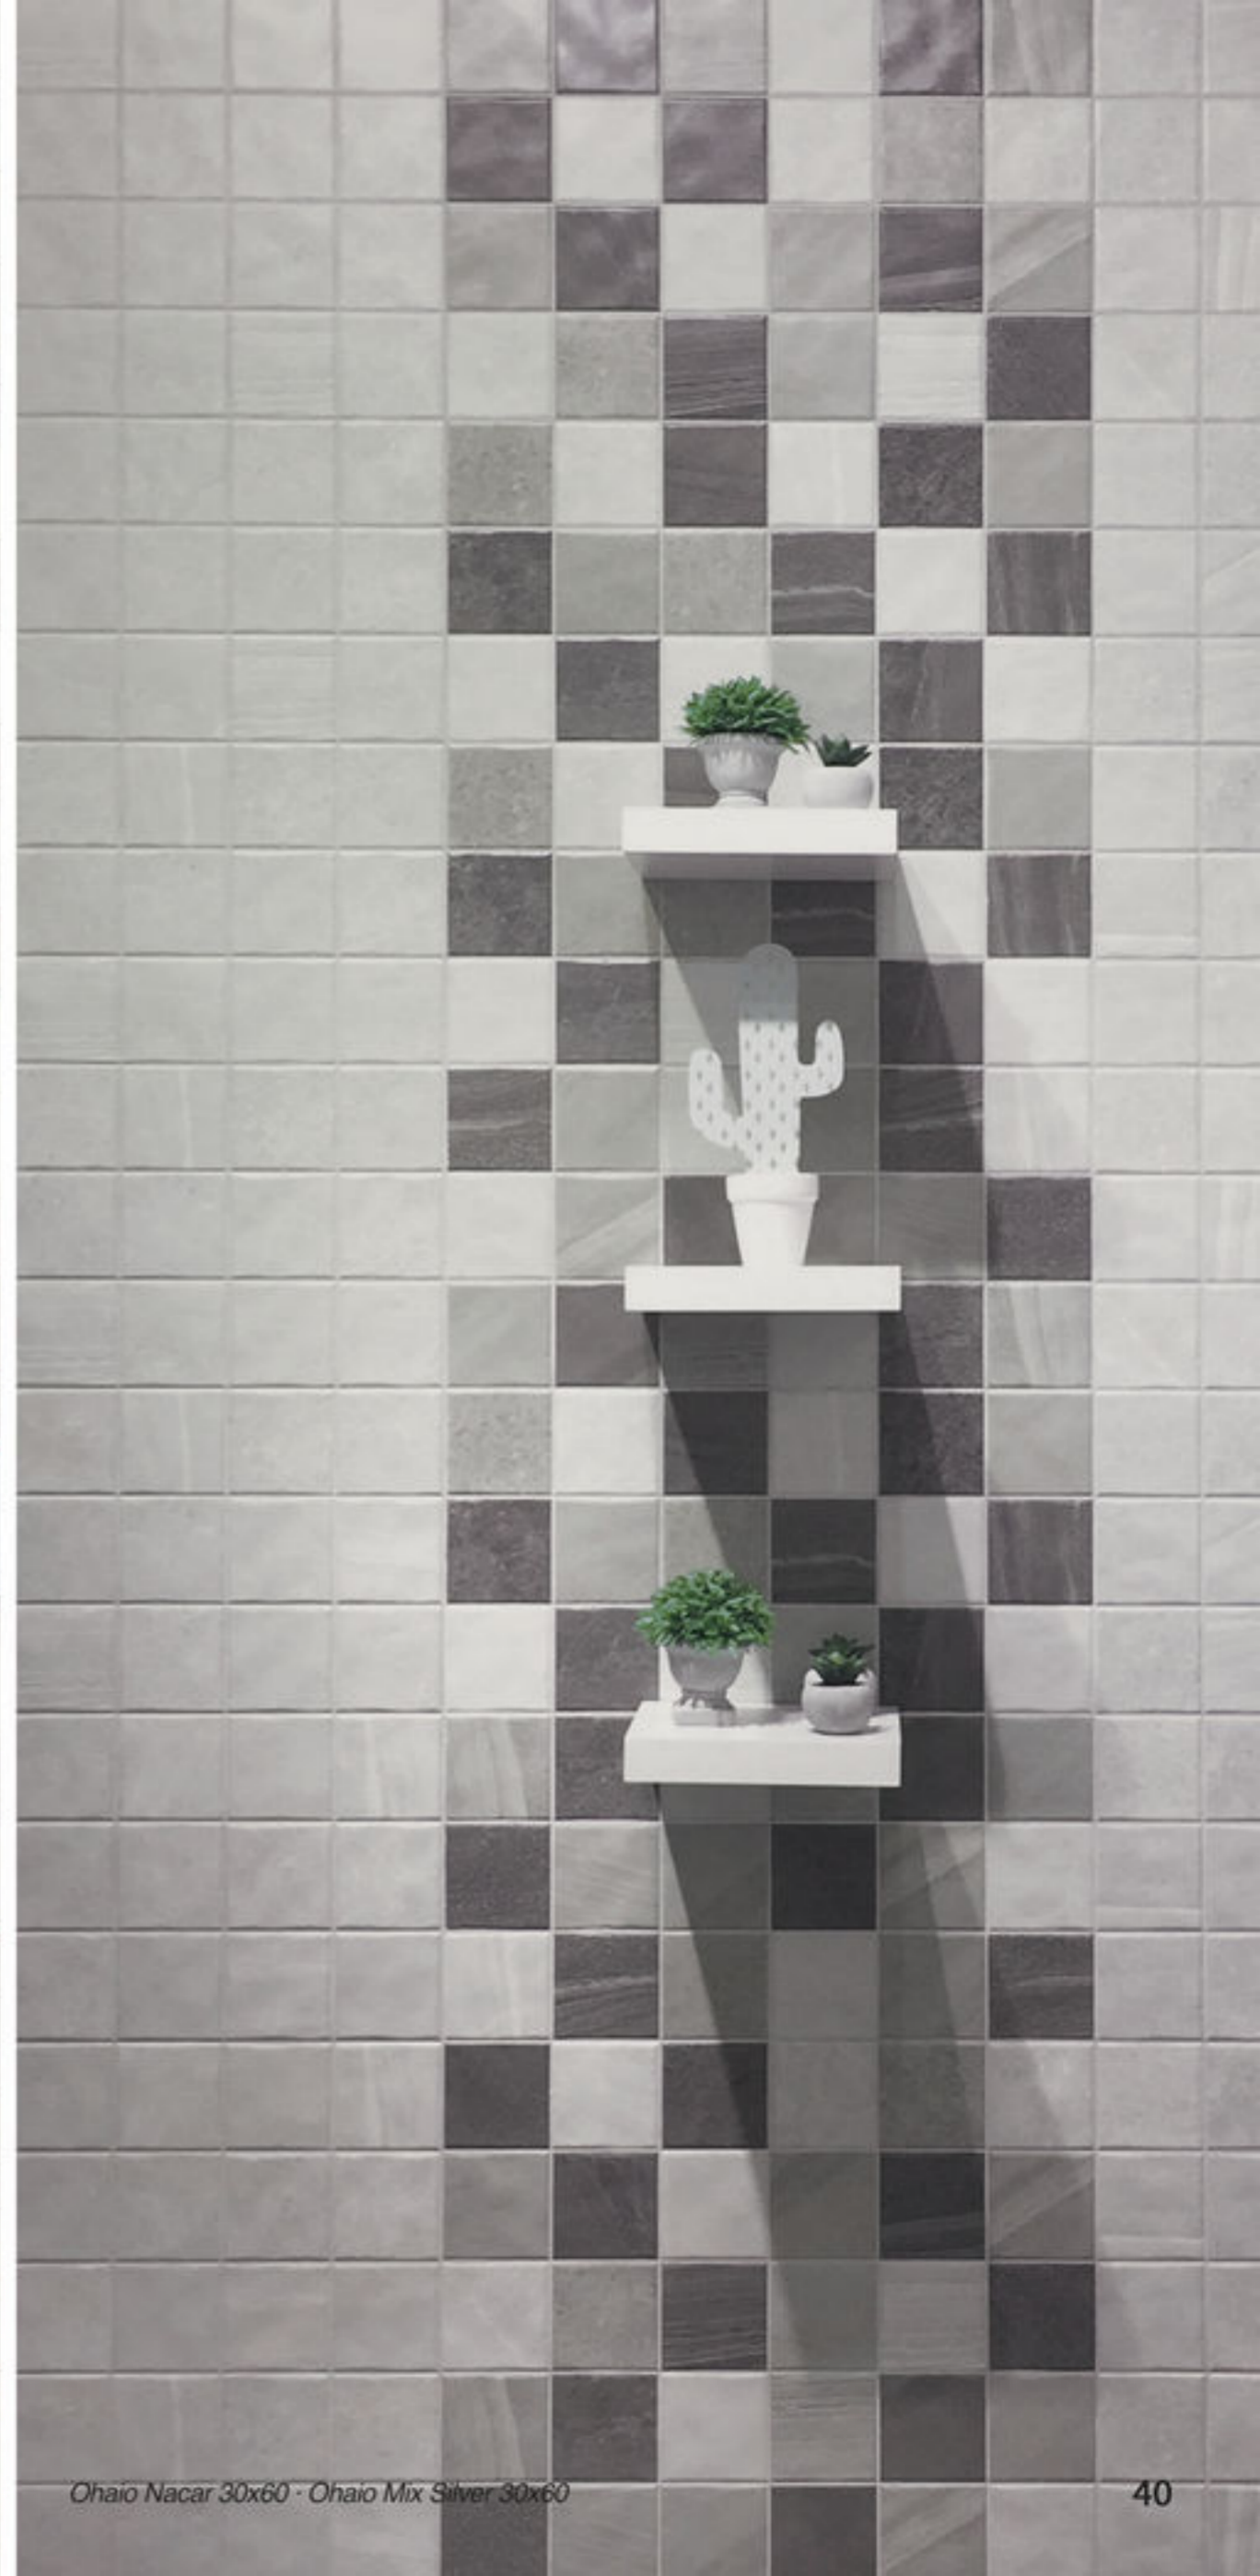

Ohaio Nacar 30x60 · Ohaio Mix Silver 30x60