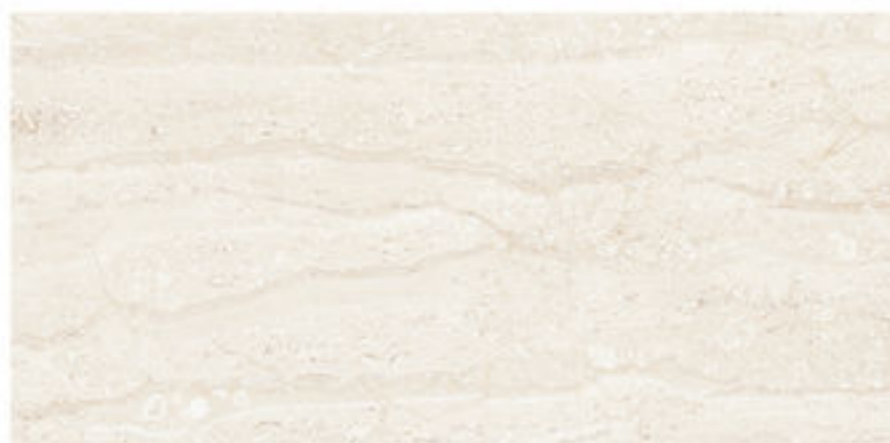

VIETTO

30 x 60 cm · 12" x 24"

GLOSSY FINISH · ACABADO BRILLO

Pasta Roja
Red Body Tiles

Revestimiento
Wall Tiles

Acabado Brillo
Glossy Finish

Variación gráfica media
Moderate variation

Vietto Cream
30 x 60 CM

GT3