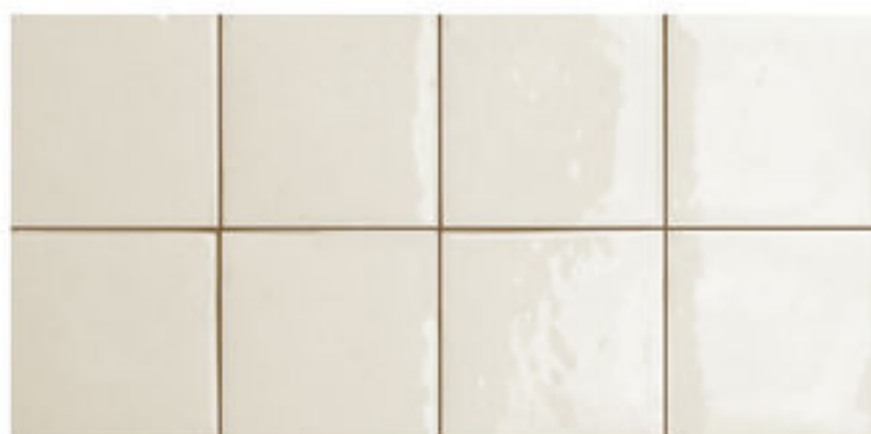

30 x 60 CM (Pre-cut 15 x 15 cm)

GT6

Soho Black

30 x 60 CM (Pre-cut 15 x 15 cm)

GT4

Torelo Soho Black D27
2 x 30 CM

Soho Cream

30 x 60 CM (Pre-cut 15 x 15 cm)