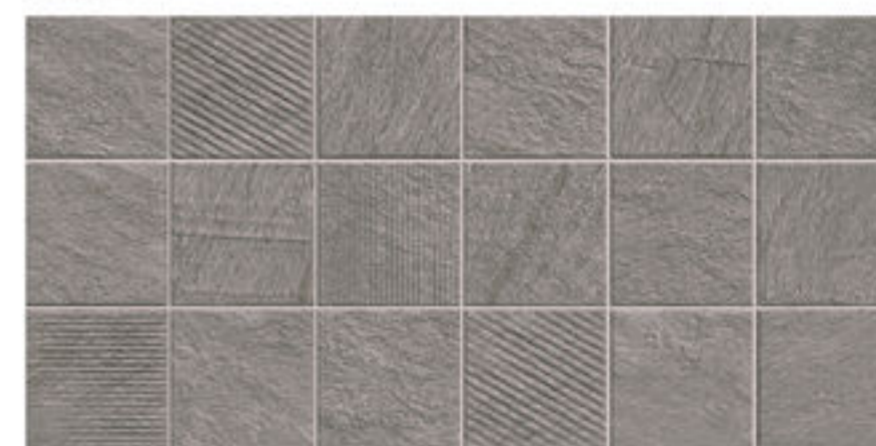

Decor Rioja Antracita
30 x 60 CM

GT4

Pavimento recomendado
Recommended floor tiles

Pasta Roja
Red Body Tiles

Pavimento
Floor Tiles

MADERA
WOOD

More info page 153