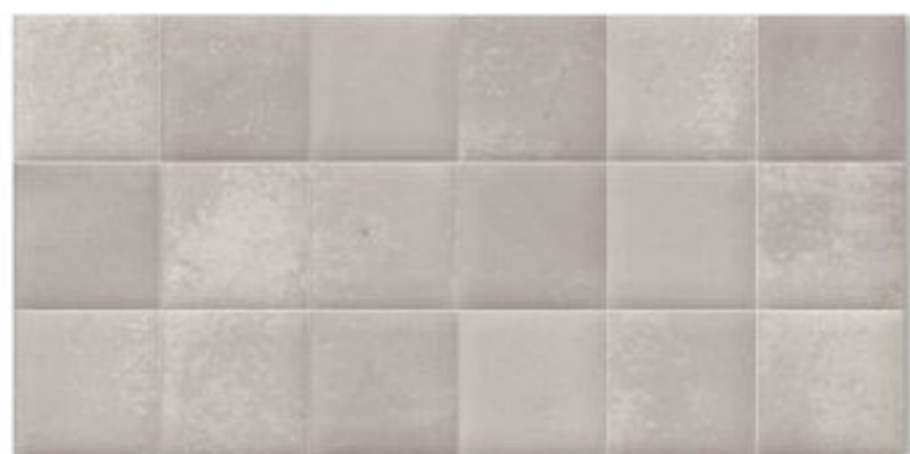

Dorian Cement
30 x 60 CM (Pre-cut 10 x 10 cm)

GT6