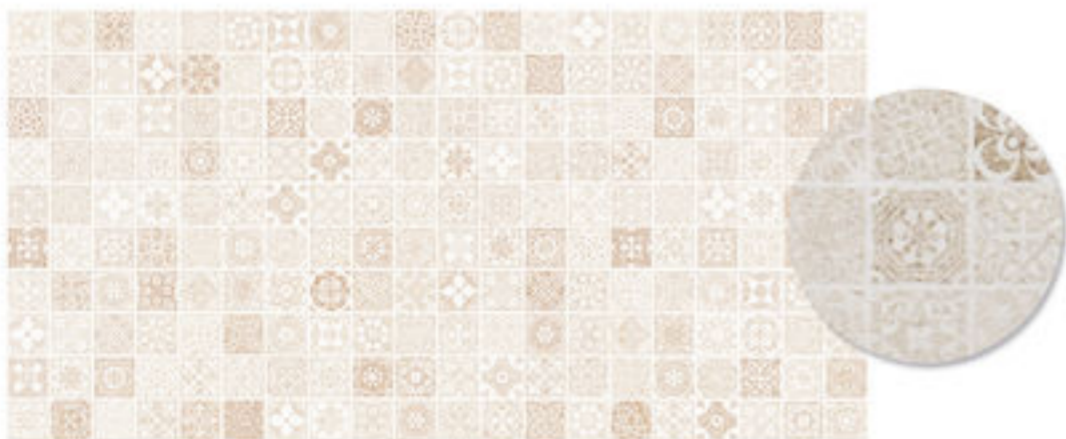

Mosaico Vasari Cream
30 x 60 CM

GT4