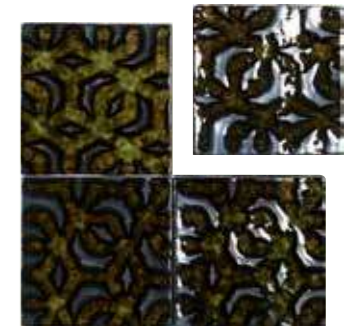

4 Tiles shown