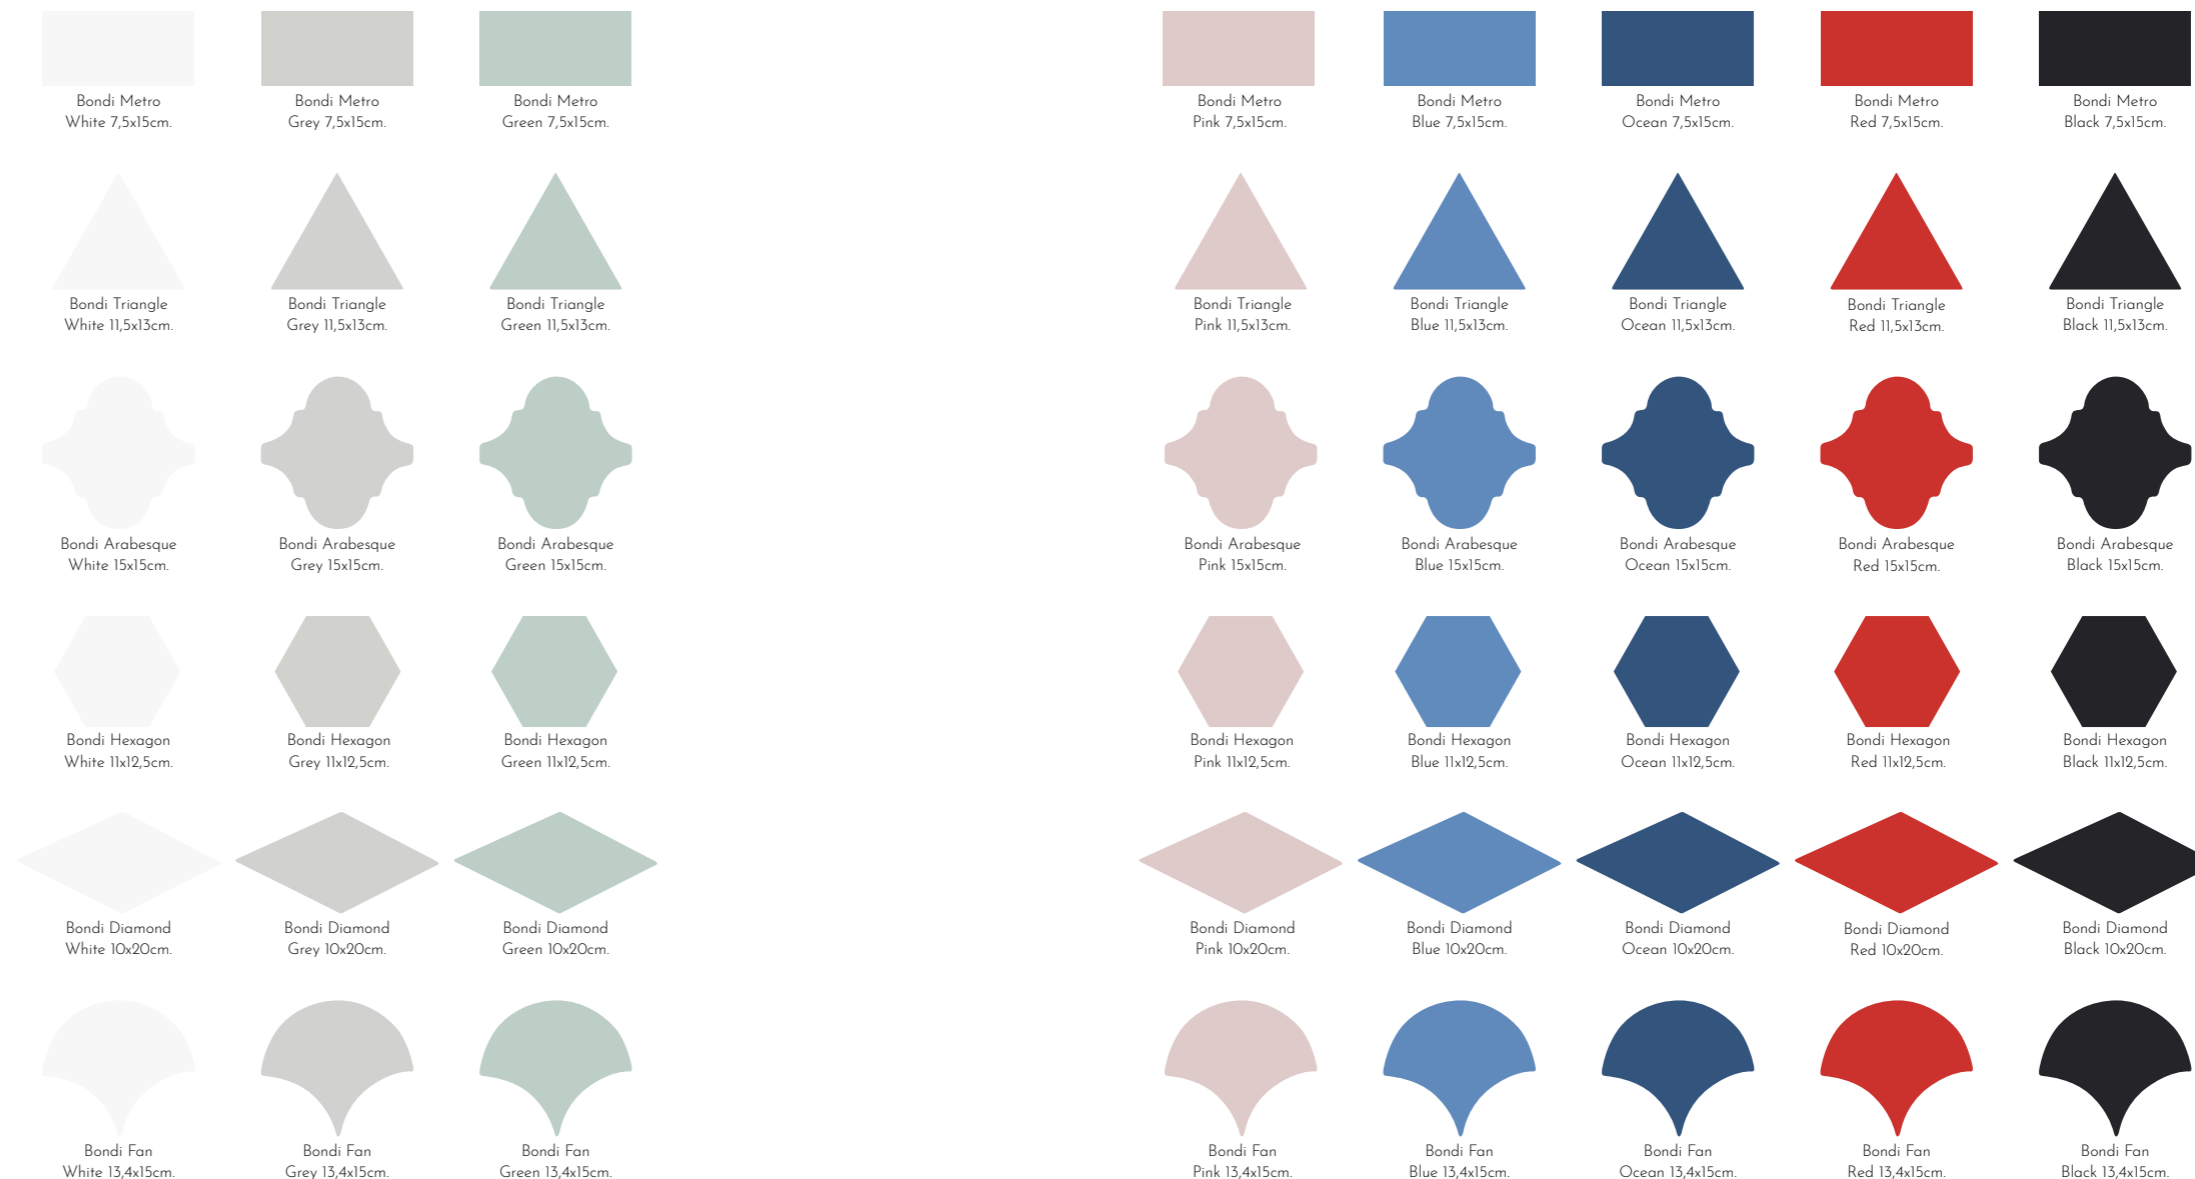

BONDI

Porcelain Tiles & White Body Tiles
6 Different Sizes - 2 Different Finishes

*We are all visitors to this time,
this place. We are just passing
through. Australian Aboriginal
Proverb*

Attractive tiles perfect to
create interesting and striking
designs.

Finishes

Matt / Shine

Size options

WHITE BODY TILES

*All collection is available both matt
or shine finishes*