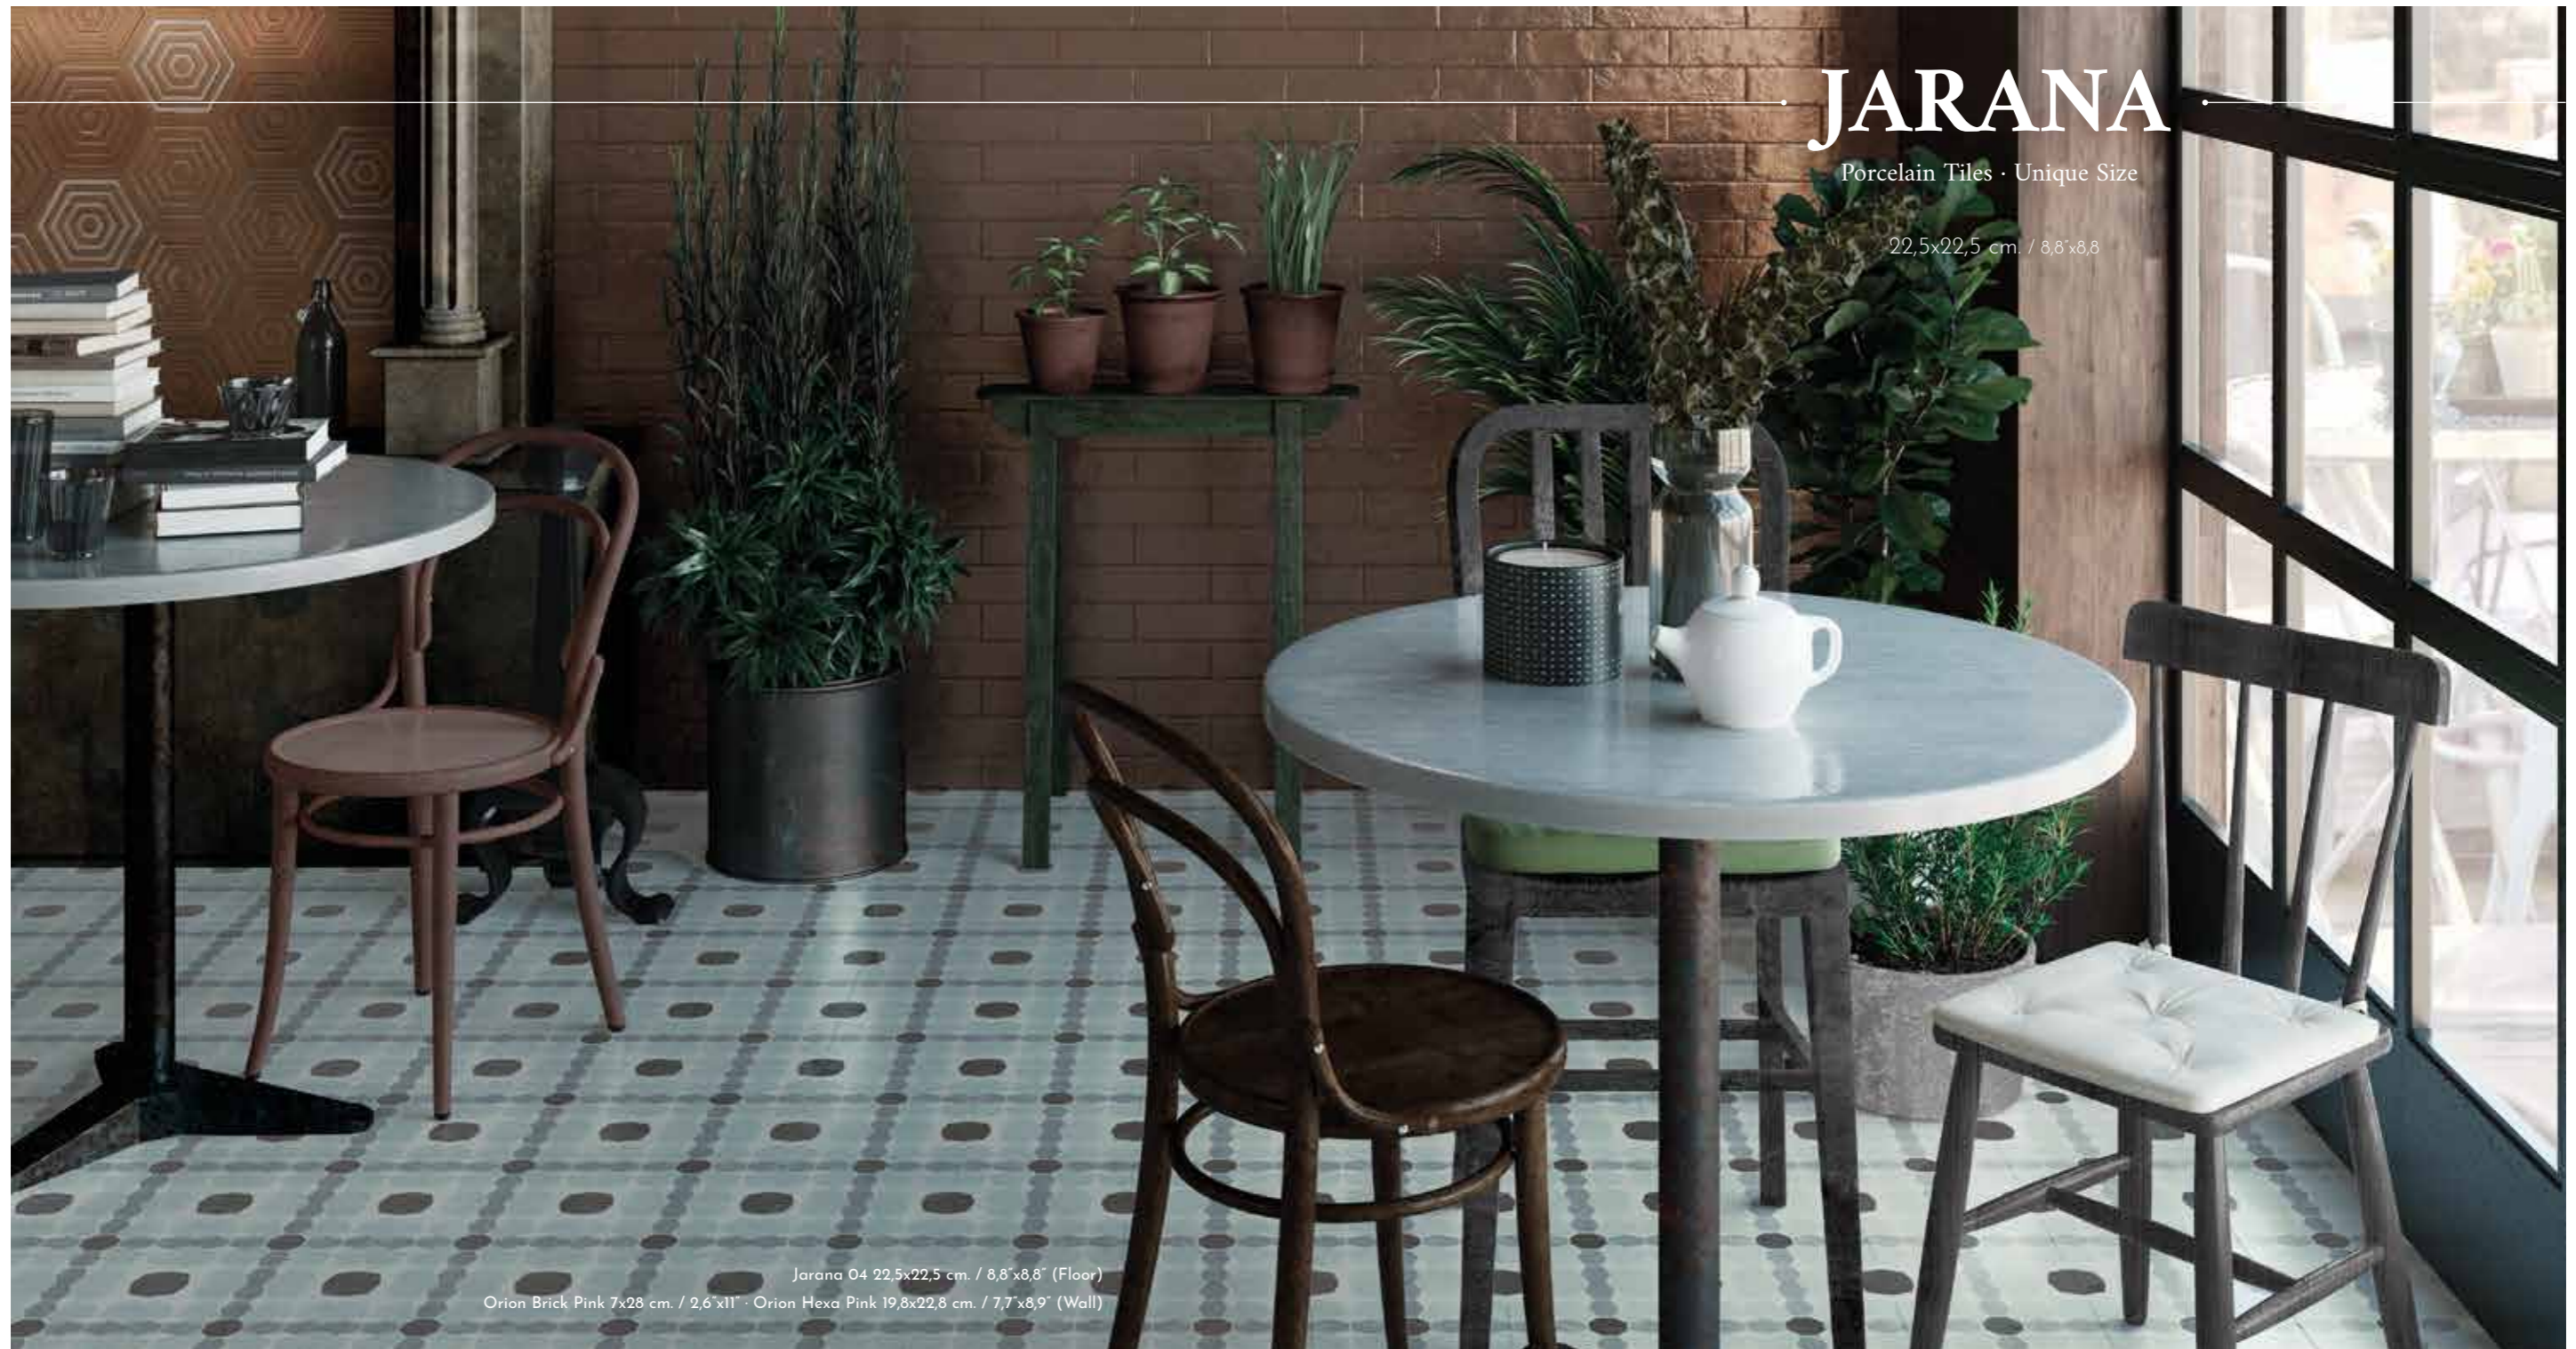

JARANA

Porcelain Tiles · Unique Size

22,5x22,5 cm. / 8,8"x8,8"

Jarana O4 22,5x22,5 cm. / 8,8"x8,8" (Floor)
Orion Brick Pink 7x28 cm. / 2,6"x11" · Orion Hexa Pink 19,8x22,8 cm. / 7,7"x8,9" (Wall)