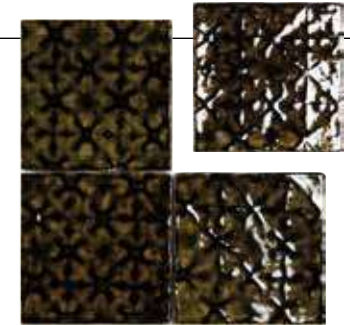

4 Tiles shown