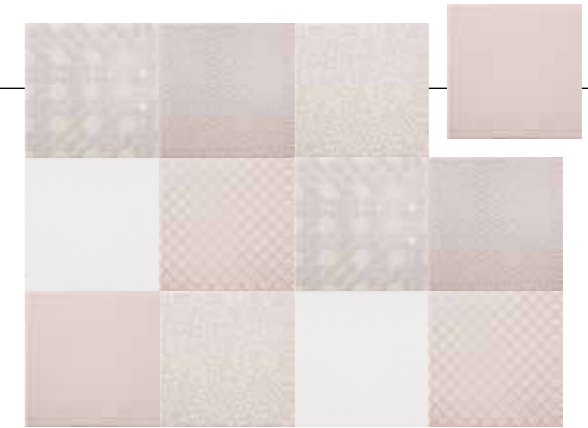

Emuna Rose Mix 22,5x22,5cm.
12 Tiles shown