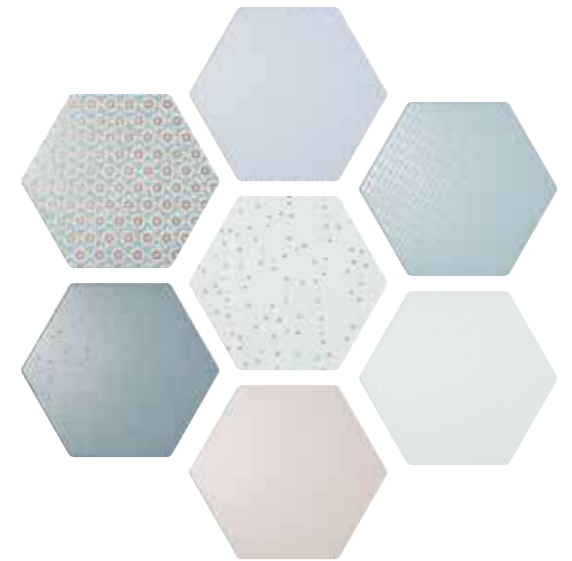

Fresh 25,8x29cm.
7 Tiles shown