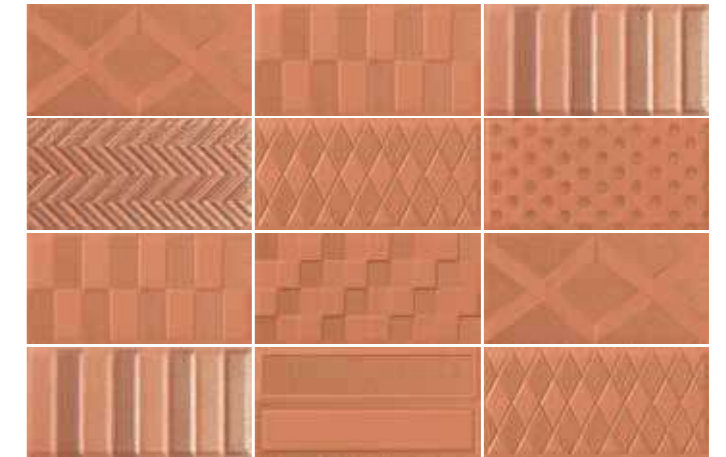

Akari Orange 12x24cm.
12 Tiles shown

4 DIFFERENT COLOURS