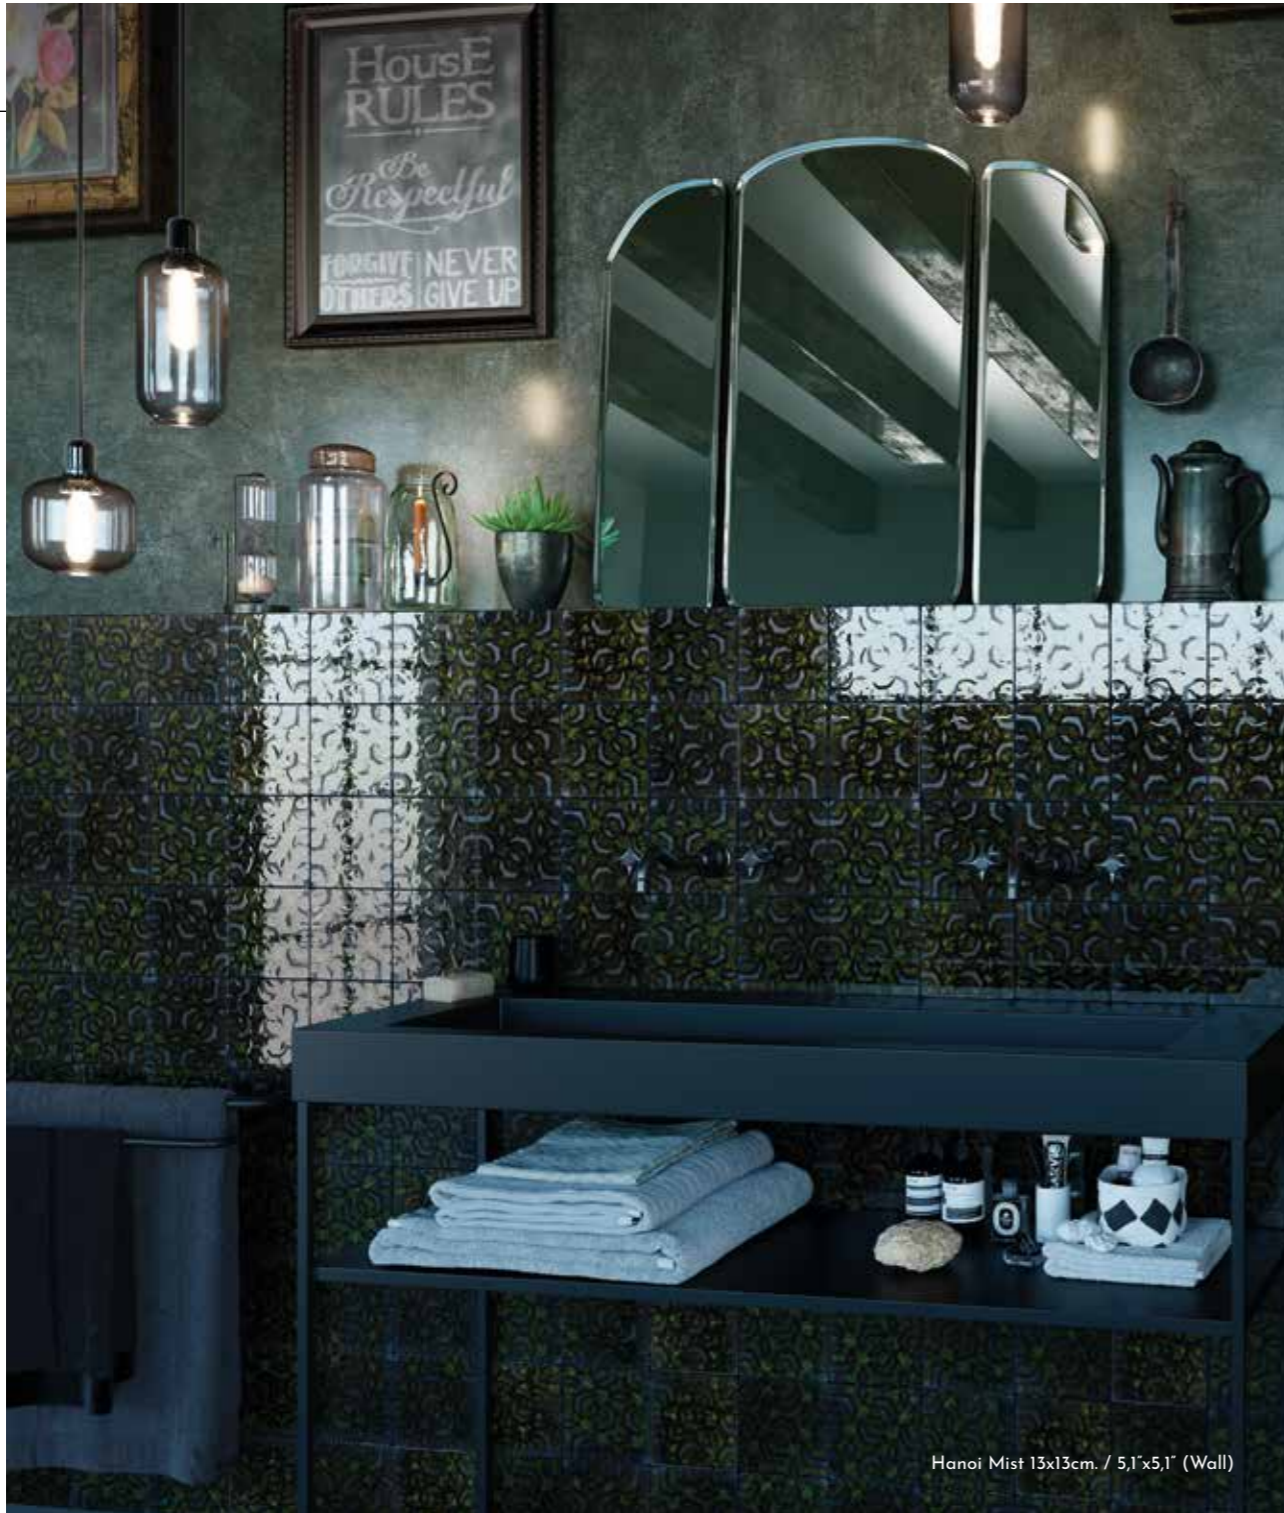

Hanoi Mist 13x13cm. / 5,1"x5,1" (Wall)

HANOI

White Body Tiles · Unique Size

*Never forget benefits done
you, regardless how small.
Vietnamese proverb.*

The unmistakable allure of
hand-finished tiles.

Size options

WHITE BODY TILES
13x13 cm. / 5,1"x5,1"

Packing

	SIZE	PIECES	SQM	KG
Box	13x13	30	0,51	9,50
Pallet	SIZE	BOX	SQM	KG
	13x13	120	60,84	1130