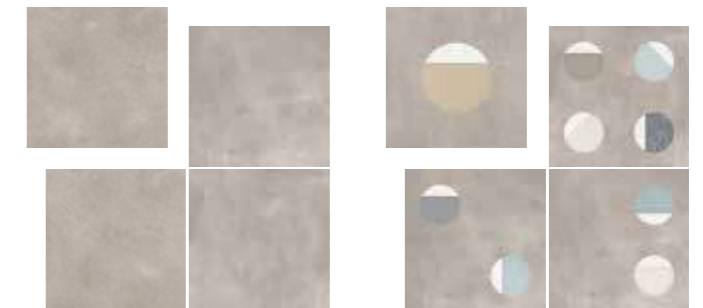

Funchal Gris 22,5x22,5cm.
4 Tiles shown

Funchal Circulos 22,5x22,5cm.
4 Tiles shown