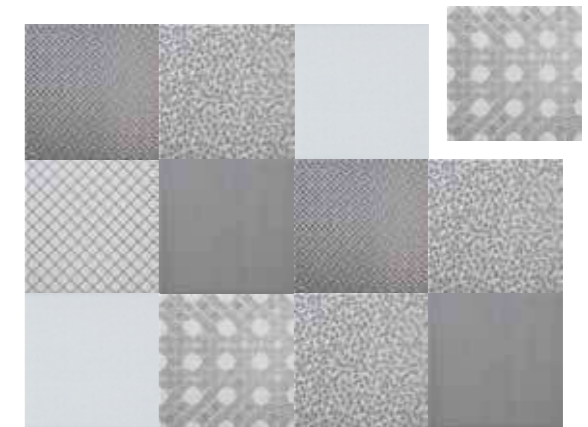

Emuna Mer Mix 22,5x22,5cm.
12 Tiles shown