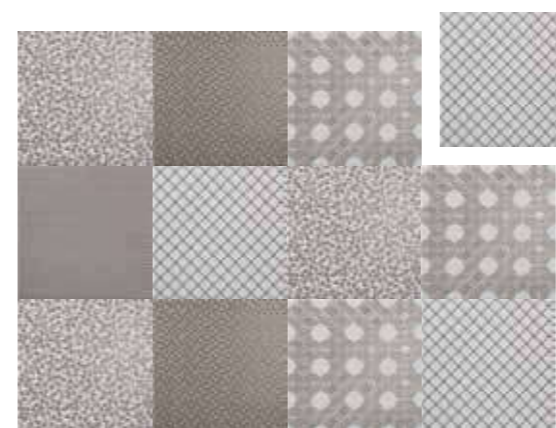

Emuna Antracita Mix 22,5x22,5cm.
12 Tiles shown

PORCELAIN TILES · 22,5x22,5 cm. / 8,8"x8,8"

Packing

	SIZE	PIECES	SQM	KG
Box	22,5x22,5	20	1,00	22,48
Pallet	22,5x22,5	64	64	1.439

Different graphics randomly packaged